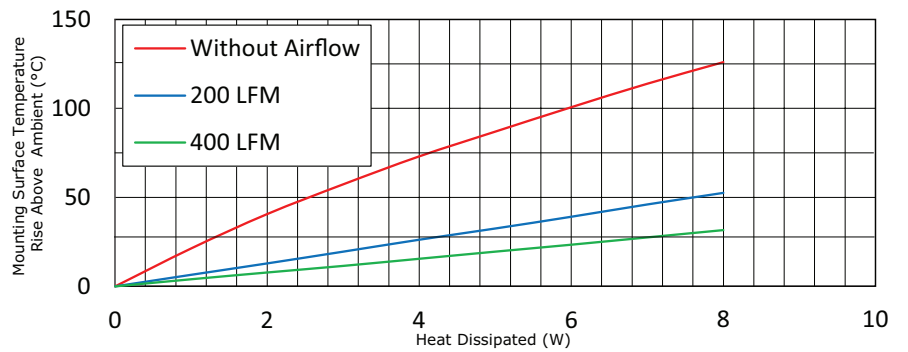

MODEL: HSB24-252510 | **DESCRIPTION:** HEAT SINK

FEATURES

- BGA design
- small footprint
- top mount
- aluminum alloy

MODEL

HSB24-252510	thermal resistance ¹			power dissipation ¹ @ 75°C ΔT, nat conv [W]
	@ 75°C ΔT, nat conv [°C/W]	@ 1 W, nat conv [°C/W]	@ 1 W, 200 LFM [°C/W]	
	18.10	21.3	6.5	4.14

Note: 1. See performance curves for full thermal resistance details.

PERFORMANCE CURVES

Power [W]	Heatsink Temperature Rise Above Ambient (ΔT = T _{hs} - T _a) [°C]		
	Natural Conv.	200 LFM	400 LFM
0	0	0	0
1	21.3	6.5	4.0
2	40.6	12.9	7.8
3	57.3	19.5	11.5
4	73.0	26.2	15.5
5	86.9	32.5	19.5
6	100.6	39.1	23.4
7	113.8	46.0	27.5
8	125.9	52.5	31.6