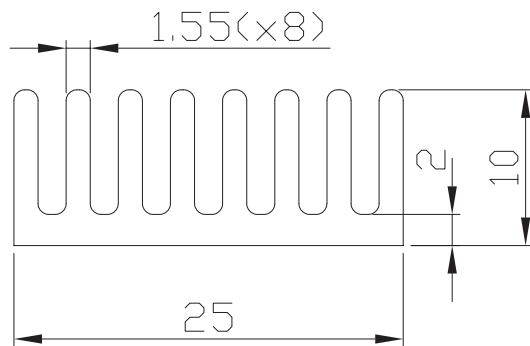

MODEL: HSB24-252510 | **DESCRIPTION:** HEAT SINK

FEATURES

- BGA design
- small footprint
- top mount
- aluminum alloy

MODEL

HSB24-252510	thermal resistance ¹			power dissipation ¹ @ 75°C ΔT, nat conv [W]
	@ 75°C ΔT, nat conv [°C/W]	@ 1 W, nat conv [°C/W]	@ 1 W, 200 LFM [°C/W]	
	18.10	21.3	6.5	4.14

Note: 1. See performance curves for full thermal resistance details.

PERFORMANCE CURVES

Power [W]	Heatsink Temperature Rise Above Ambient (ΔT = T _{hs} - T _a) [°C]		
	Natural Conv.	200 LFM	400 LFM
0	0	0	0
1	21.3	6.5	4.0
2	40.6	12.9	7.8
3	57.3	19.5	11.5
4	73.0	26.2	15.5
5	86.9	32.5	19.5
6	100.6	39.1	23.4
7	113.8	46.0	27.5
8	125.9	52.5	31.6

T_{hs}: "hot spot" temperature measured on the heatsink
T_a: ambient temperature

MECHANICAL DRAWING

units: mm
tolerance: ± 0.5 mm

MATERIAL	AL 6063-T5
FINISH	black anodized
WEIGHT	8.8 g

REVISION HISTORY

rev.	description	date
1.0	initial release	04/22/2022
1.01	logo, datasheet style update	08/05/2022
1.02	CUI Devices rebranded to Same Sky	09/12/2024