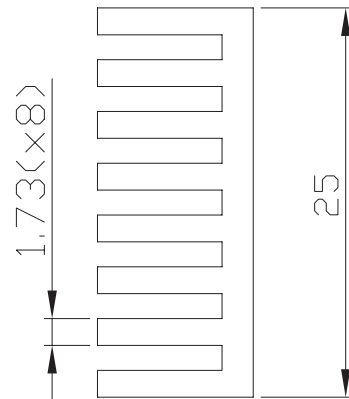

MODEL: HSB24-252510 | **DESCRIPTION:** HEAT SINK

FEATURES

- BGA design
- small footprint
- top mount
- aluminum alloy

MODEL

HSB24-252510	thermal resistance ¹			power dissipation ¹ @ 75°C ΔT, nat conv [W]
	@ 75°C ΔT, nat conv [°C/W]	@ 1 W, nat conv [°C/W]	@ 1 W, 200 LFM [°C/W]	
	18.10	21.3	6.5	4.14

Note: 1. See performance curves for full thermal resistance details.

PERFORMANCE CURVES

Power [W]	Heatsink Temperature Rise Above Ambient (ΔT = T _{hs} - T _a) [°C]		
	Natural Conv.	200 LFM	400 LFM
0	0	0	0
1	21.3	6.5	4.0
2	40.6	12.9	7.8
3	57.3	19.5	11.5
4	73.0	26.2	15.5
5	86.9	32.5	19.5
6	100.6	39.1	23.4
7	113.8	46.0	27.5
8	125.9	52.5	31.6

T_{hs}: "hot spot" temperature measured on the heatsink
T_a: ambient temperature

MECHANICAL DRAWING

units: mm
tolerance: ± 0.5 mm

MATERIAL	AL 6063-T5
FINISH	black anodized
WEIGHT	8.8 g

REVISION HISTORY

rev.	description	date
1.0	initial release	04/22/2022
1.01	logo, datasheet style update	08/05/2022
1.02	CUI Devices rebranded to Same Sky	09/12/2024