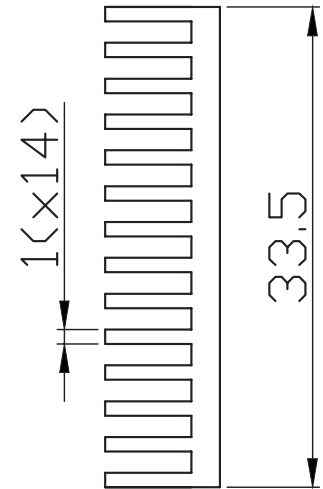

MODEL: HSB26-343408 | **DESCRIPTION:** HEAT SINK

FEATURES

- BGA design
- top mount
- aluminum alloy

MODEL

	thermal resistance ¹				power dissipation ¹ @ 75°C ΔT, nat conv [W]
	@ 75°C ΔT, nat conv [°C/W]	@ 1 W, nat conv [°C/W]	@ 1 W, 200 LFM [°C/W]	@ 1 W, 400 LFM [°C/W]	
HSB26-343408	15.19	17.9	5.3	3.2	4.94

Note: 1. See performance curves for full thermal resistance details.

PERFORMANCE CURVES

Power [W]	Heatsink Temperature Rise Above Ambient (ΔT = T _{hs} - T _a) [°C]		
	Natural Conv.	200 LFM	400 LFM
0	0	0	0
1	17.9	5.3	3.2
2	34.7	10.5	6.3
3	49.9	15.6	9.4
4	63.8	20.9	12.8
5	76.0	26.2	15.9
6	88.1	31.7	19.1
7	100.1	36.9	22.5
8	110.8	42.3	25.7
9	121.1	47.8	29.1
10	130.8	53.5	32.6

T_{hs}: "hot spot" temperature measured on the heatsink
 T_a: ambient temperature

MECHANICAL DRAWING

units: mm
tolerance: ±0.5 mm

MATERIAL	AL 6063-T5
FINISH	black anodized
WEIGHT	15.6 g

REVISION HISTORY

rev.	description	date
1.0	initial release	04/15/2022
1.01	logo, datasheet style update	08/05/2022
1.02	CUI Devices rebranded to Same Sky	09/12/2024