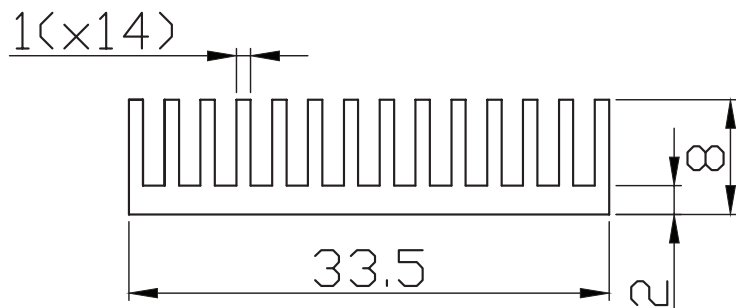

MODEL: HSB26-343408 | **DESCRIPTION:** HEAT SINK

FEATURES

- BGA design
- top mount
- aluminum alloy

MODEL

	thermal resistance ¹				power dissipation ¹ @ 75°C ΔT, nat conv [W]
	@ 75°C ΔT, nat conv [°C/W]	@ 1 W, nat conv [°C/W]	@ 1 W, 200 LFM [°C/W]	@ 1 W, 400 LFM [°C/W]	
HSB26-343408	15.19	17.9	5.3	3.2	4.94

Note: 1. See performance curves for full thermal resistance details.

PERFORMANCE CURVES

Power [W]	Heatsink Temperature Rise Above Ambient (ΔT = T _{hs} - T _a) [°C]		
	Natural Conv.	200 LFM	400 LFM
0	0	0	0
1	17.9	5.3	3.2
2	34.7	10.5	6.3
3	49.9	15.6	9.4
4	63.8	20.9	12.8
5	76.0	26.2	15.9
6	88.1	31.7	19.1
7	100.1	36.9	22.5
8	110.8	42.3	25.7
9	121.1	47.8	29.1
10	130.8	53.5	32.6

T_{hs}: "hot spot" temperature measured on the heatsink
 T_a: ambient temperature

MECHANICAL DRAWING

units: mm
tolerance: ±0.5 mm

MATERIAL	AL 6063-T5
FINISH	black anodized
WEIGHT	15.6 g

REVISION HISTORY

rev.	description	date
1.0	initial release	04/15/2022
1.01	logo, datasheet style update	08/05/2022
1.02	CUI Devices rebranded to Same Sky	09/12/2024