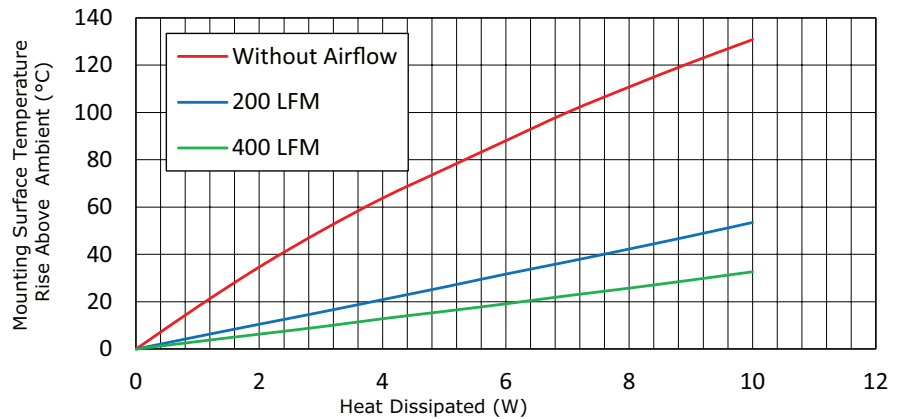

MODEL: HSB26-343408 | **DESCRIPTION:** HEAT SINK

FEATURES

- BGA design
- top mount
- aluminum alloy

MODEL

	thermal resistance ¹				power dissipation ¹ @ 75°C ΔT, nat conv [W]
	@ 75°C ΔT, nat conv [°C/W]	@ 1 W, nat conv [°C/W]	@ 1 W, 200 LFM [°C/W]	@ 1 W, 400 LFM [°C/W]	
HSB26-343408	15.19	17.9	5.3	3.2	4.94

Note: 1. See performance curves for full thermal resistance details.

PERFORMANCE CURVES

Power [W]	Heatsink Temperature Rise Above Ambient (ΔT = T _{hs} - T _a) [°C]		
	Natural Conv.	200 LFM	400 LFM
0	0	0	0
1	17.9	5.3	3.2
2	34.7	10.5	6.3
3	49.9	15.6	9.4
4	63.8	20.9	12.8
5	76.0	26.2	15.9
6	88.1	31.7	19.1
7	100.1	36.9	22.5
8	110.8	42.3	25.7
9	121.1	47.8	29.1
10	130.8	53.5	32.6