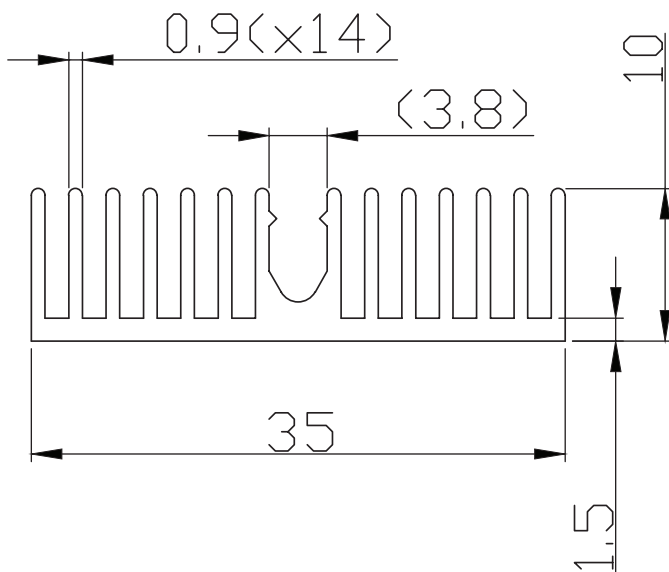

MODEL: HSB36-353510 | **DESCRIPTION:** HEAT SINK

FEATURES

- BGA design
- low profile
- aluminum alloy
- black anodized finish

MODEL

	thermal resistance ¹				power dissipation ¹ @ 75°C ΔT, nat conv [W]
	@ 75°C ΔT, nat conv [°C/W]	@ 1 W, nat conv [°C/W]	@ 1 W, 200 LFM [°C/W]	@ 1 W, 400 LFM [°C/W]	
HSB36-353510	12.72	15.0	4.3	3.0	5.90

Note: 1. See performance curves for full thermal resistance details.

PERFORMANCE CURVES

Power (W)	Heatsink Temperature Rise Above Ambient (ΔT = T _{hs} - T _a) [°C]		
	Natural Conv.	200 LFM	400 LFM
0	0	0	0
1	15.0	4.3	3.0
2	28.5	8.6	6.1
3	40.8	12.8	8.8
4	54.0	17.1	12.1
5	65.7	21.3	14.8
6	76.6	25.5	17.8
7	86.7	29.9	20.8
8	96.6	33.8	23.8
9	105.5	37.8	26.7
10	113.8	42.3	29.7

T_{hs}: "hot spot" temperature measured on the heatsink
 T_a: ambient temperature

MECHANICAL DRAWING

units: mm
tolerance: ±0.50 mm

MATERIAL	AL 6063-T5
FINISH	black anodized
WEIGHT	11 g

REVISION HISTORY

rev.	description	date
1.0	initial release	03/01/2024
1.01	CUI Devices rebranded to Same Sky	09/12/2024