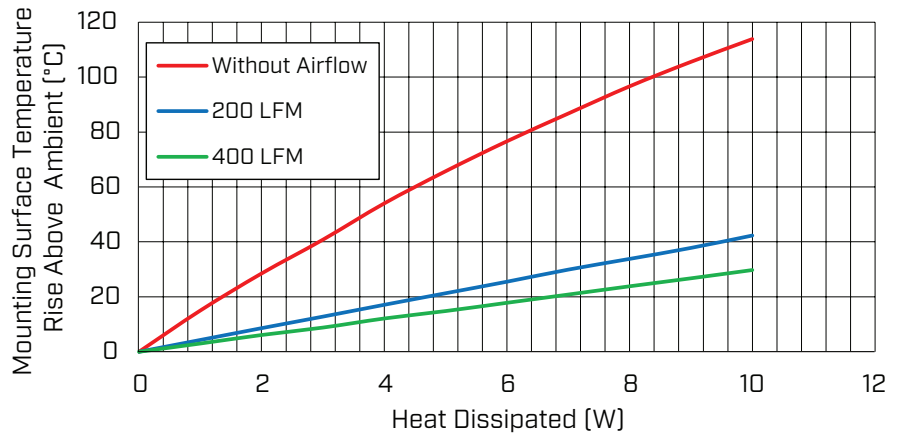

MODEL: HSB36-353510 | **DESCRIPTION:** HEAT SINK

FEATURES

- BGA design
- low profile
- aluminum alloy
- black anodized finish

MODEL

	thermal resistance ¹				power dissipation ¹ @ 75°C ΔT, nat conv [W]
	@ 75°C ΔT, nat conv [°C/W]	@ 1 W, nat conv [°C/W]	@ 1 W, 200 LFM [°C/W]	@ 1 W, 400 LFM [°C/W]	
HSB36-353510	12.72	15.0	4.3	3.0	5.90

Note: 1. See performance curves for full thermal resistance details.

PERFORMANCE CURVES

Power (W)	Heatsink Temperature Rise Above Ambient (ΔT = T _{hs} - T _a) [°C]		
	Natural Conv.	200 LFM	400 LFM
0	0	0	0
1	15.0	4.3	3.0
2	28.5	8.6	6.1
3	40.8	12.8	8.8
4	54.0	17.1	12.1
5	65.7	21.3	14.8
6	76.6	25.5	17.8
7	86.7	29.9	20.8
8	96.6	33.8	23.8
9	105.5	37.8	26.7
10	113.8	42.3	29.7