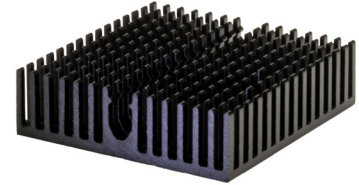

MODEL: HSB36-353510 | **DESCRIPTION:** HEAT SINK

FEATURES

- BGA design
- low profile
- aluminum alloy
- black anodized finish

MODEL

	thermal resistance ¹				power dissipation ¹ @ 75°C ΔT, nat conv [W]
	@ 75°C ΔT, nat conv [°C/W]	@ 1 W, nat conv [°C/W]	@ 1 W, 200 LFM [°C/W]	@ 1 W, 400 LFM [°C/W]	
HSB36-353510	12.72	15.0	4.3	3.0	5.90