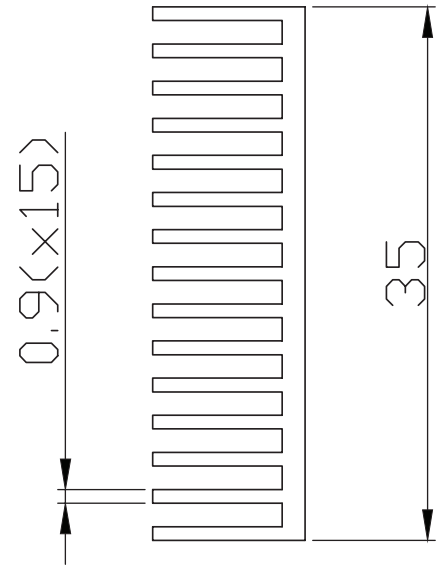

MODEL: HSB36-353510 | **DESCRIPTION:** HEAT SINK

FEATURES

- BGA design
- low profile
- aluminum alloy
- black anodized finish

MODEL

	thermal resistance ¹				power dissipation ¹ @ 75°C ΔT, nat conv [W]
	@ 75°C ΔT, nat conv [°C/W]	@ 1 W, nat conv [°C/W]	@ 1 W, 200 LFM [°C/W]	@ 1 W, 400 LFM [°C/W]	
HSB36-353510	12.72	15.0	4.3	3.0	5.90

Note: 1. See performance curves for full thermal resistance details.

PERFORMANCE CURVES

Power (W)	Heatsink Temperature Rise Above Ambient (ΔT = T _{hs} - T _a) [°C]		
	Natural Conv.	200 LFM	400 LFM
0	0	0	0
1	15.0	4.3	3.0
2	28.5	8.6	6.1
3	40.8	12.8	8.8
4	54.0	17.1	12.1
5	65.7	21.3	14.8
6	76.6	25.5	17.8
7	86.7	29.9	20.8
8	96.6	33.8	23.8
9	105.5	37.8	26.7
10	113.8	42.3	29.7

T_{hs}: "hot spot" temperature measured on the heatsink
 T_a: ambient temperature

MECHANICAL DRAWING

units: mm
tolerance: ±0.50 mm

MATERIAL	AL 6063-T5
FINISH	black anodized
WEIGHT	11 g

REVISION HISTORY

rev.	description	date
1.0	initial release	03/01/2024
1.01	CUI Devices rebranded to Same Sky	09/12/2024