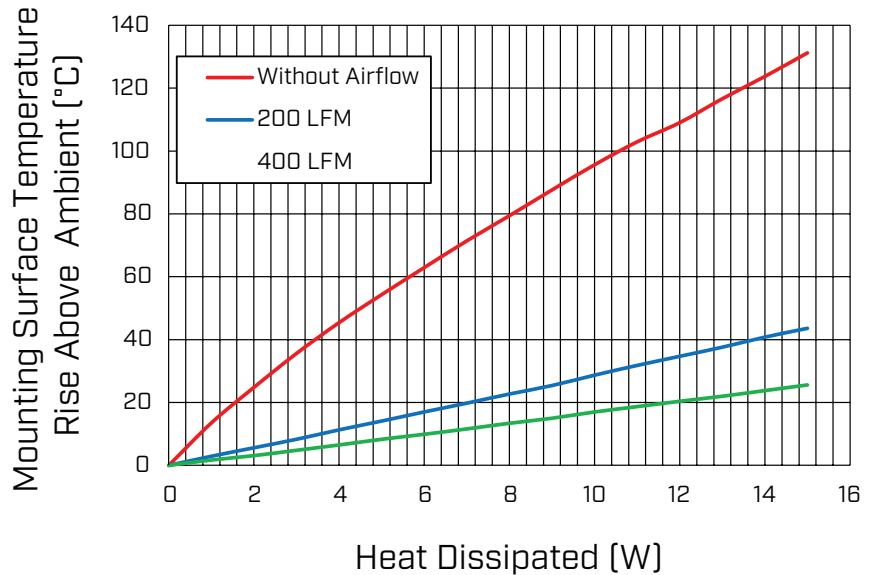

MODEL: HSB45-383818 | **DESCRIPTION:** HEAT SINK

FEATURES

- BGA design
- pin fins
- copper
- clean finish

MODEL

	thermal resistance ¹				power dissipation ¹ @ 75°C ΔT, nat conv [W]
	@ 75°C ΔT, nat conv [°C/W]	@ 1 W, nat conv [°C/W]	@ 1 W, 200 LFM [°C/W]	@ 1 W, 400 LFM [°C/W]	
HSB45-383818	10.05	13.5	2.9	1.7	7.46

Note: 1. See performance curves for full thermal resistance details.

PERFORMANCE CURVES

Power (W)	Heatsink Temperature Rise Above Ambient (ΔT = Ths - Ta) [°C]		
	Natural Conv.	200 LFM	400 LFM
0	0	0	0
1	13.5	2.9	1.7
2	24.8	5.6	3.1
3	35.6	8.3	4.8
4	45.4	11.3	6.5
5	54.3	14.1	8.3
6	62.9	17.0	9.9
7	71.4	19.8	11.6
8	79.4	22.7	13.4
9	87.6	25.4	15.0
10	95.6	28.7	17.0
11	102.9	31.8	18.7
12	109.0	34.7	20.4
13	116.6	37.6	22.0
14	123.7	40.8	23.8
15	131.2	43.6	25.6