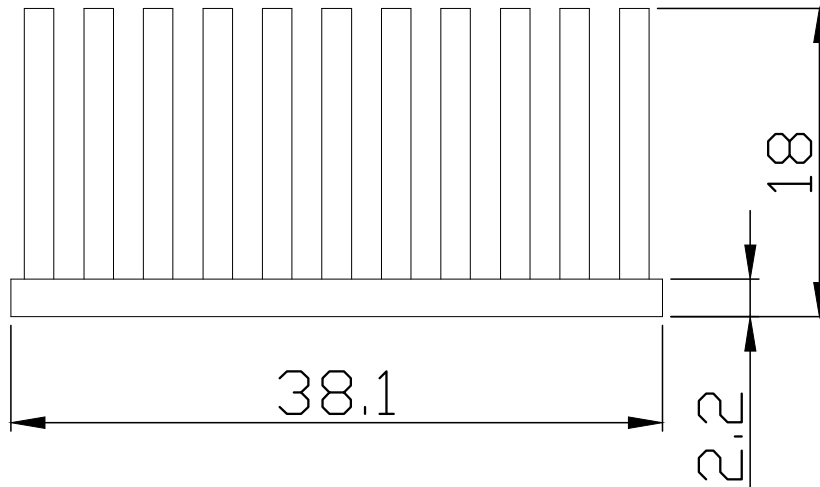

MODEL: HSB45-383818 | **DESCRIPTION:** HEAT SINK

FEATURES

- BGA design
- pin fins
- copper
- clean finish

MODEL

	thermal resistance ¹				power dissipation ¹ @ 75°C ΔT, nat conv [W]
	@ 75°C ΔT, nat conv [°C/W]	@ 1 W, nat conv [°C/W]	@ 1 W, 200 LFM [°C/W]	@ 1 W, 400 LFM [°C/W]	
HSB45-383818	10.05	13.5	2.9	1.7	7.46

Note: 1. See performance curves for full thermal resistance details.

PERFORMANCE CURVES

Power (W)	Heatsink Temperature Rise Above Ambient (ΔT = Ths - Ta) [°C]		
	Natural Conv.	200 LFM	400 LFM
0	0	0	0
1	13.5	2.9	1.7
2	24.8	5.6	3.1
3	35.6	8.3	4.8
4	45.4	11.3	6.5
5	54.3	14.1	8.3
6	62.9	17.0	9.9
7	71.4	19.8	11.6
8	79.4	22.7	13.4
9	87.6	25.4	15.0
10	95.6	28.7	17.0
11	102.9	31.8	18.7
12	109.0	34.7	20.4
13	116.6	37.6	22.0
14	123.7	40.8	23.8
15	131.2	43.6	25.6

Ths: "hot spot" temperature measured on the heatsink
Ta: ambient temperature

MECHANICAL DRAWING

units: mm
tolerance: ±0.50 mm

MATERIAL	copper
FINISH	clean
WEIGHT	72 g

REVISION HISTORY

rev.	description	date
1.0	initial release	03/01/2024
1.01	CUI Devices rebranded to Same Sky	09/12/2024