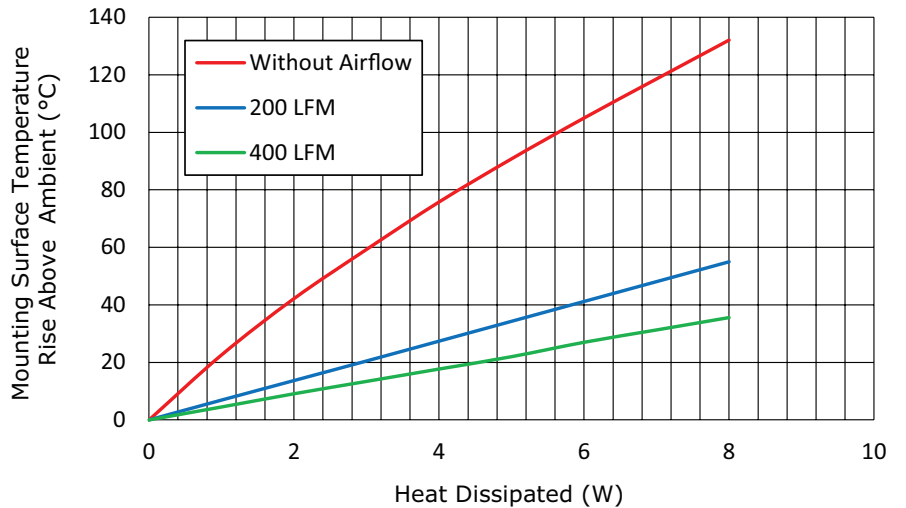

PERFORMANCE CURVES

Power [W]	Heatsink Temperature Rise Above Ambient (ΔT = T_{hs} - T_a) [°C]		
	Natural Conv.	200 LFM	400 LFM
0	0	0	0
1	22.6	6.9	4.5
2	42.2	13.7	9.1
3	59.3	20.5	13.4
4	75.8	27.4	17.7
5	90.8	34.3	22.0
6	105.0	41.2	27.0
7	118.6	48.1	31.3
8	132.1	55.0	35.6

T_{hs}: "hot spot" temperature measured on the heatsink
T_a: ambient temperature