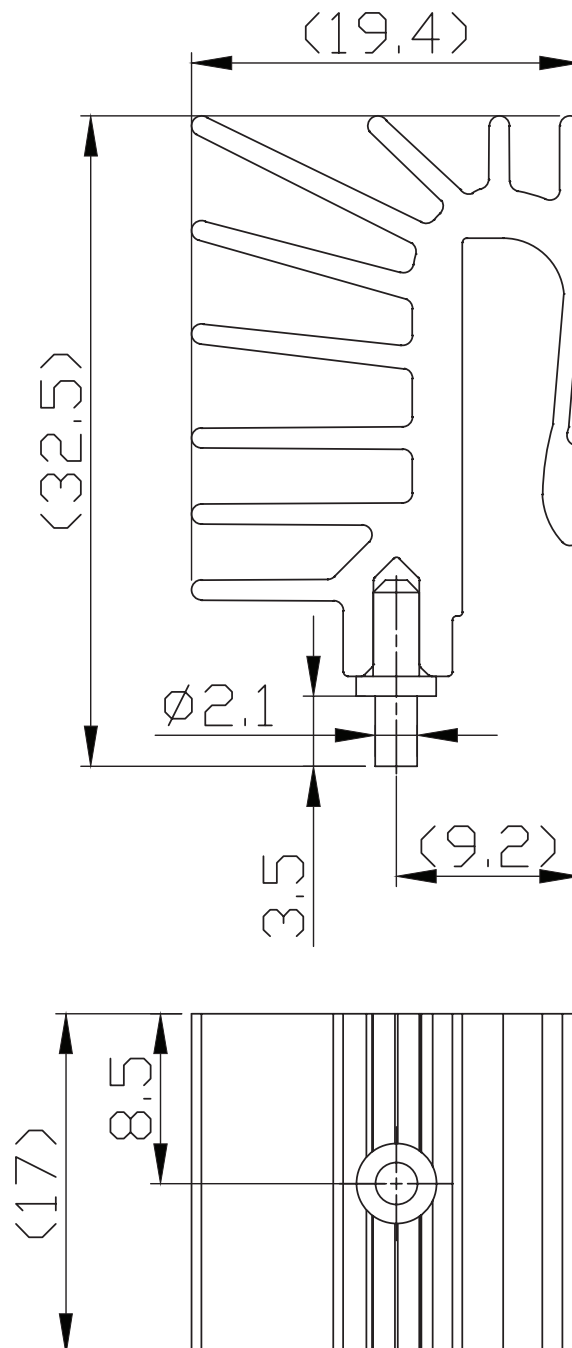

MODEL: HSE05-171933 | **DESCRIPTION:** HEAT SINK

FEATURES

- TO-220 or TO-218 package
- low profile
- aluminum alloy

MODEL

HSE05-171933	thermal resistance ¹				power dissipation ¹
	@ 75°C ΔT, nat conv [°C/W]	@ 1 W, nat conv [°C/W]	@ 1 W, 200 LFM [°C/W]	@ 1 W, 400 LFM [°C/W]	@ 75°C ΔT, nat conv [W]
	18.83	22.6	6.9	4.5	3.98

Note: 1. See performance curves for full thermal resistance details.

PERFORMANCE CURVES

Power [W]	Heatsink Temperature Rise Above Ambient (ΔT = T _{hs} - T _a) [°C]		
	Natural Conv.	200 LFM	400 LFM
0	0	0	0
1	22.6	6.9	4.5
2	42.2	13.7	9.1
3	59.3	20.5	13.4
4	75.8	27.4	17.7
5	90.8	34.3	22.0
6	105.0	41.2	27.0
7	118.6	48.1	31.3
8	132.1	55.0	35.6

T_{hs}: "hot spot" temperature measured on the heatsink
 T_a: ambient temperature

MECHANICAL DRAWING

units: mm
tolerance: ±0.5 mm

MATERIAL	AL 6063-T5
FINISH	black anodized
PIN MATERIAL	steel
PIN PLATING	tin
WEIGHT	9.6 g