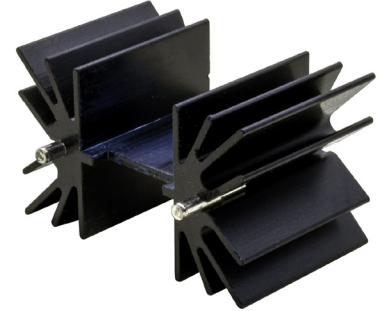

MODEL: HSE13-254225P | **DESCRIPTION:** HEAT SINK

FEATURES

- TO-220 package
- bolt on attachment
- pins for secure PCB attachment
- aluminum alloy

MODEL

HSE13-254225P	thermal resistance ¹				power dissipation ¹
	@ 75°C ΔT, nat conv [°C/W]	@ 1 W, nat conv [°C/W]	@ 1 W, 200 LFM [°C/W]	@ 1 W, 400 LFM [°C/W]	@ 75°C ΔT, nat conv [W]
	11.47	12.5	4.3	2.7	6.54

Ths: "hot spot" temperature measured on the heatsink
Ta: ambient temperature

MECHANICAL DRAWING

units: mm
tolerance: ± 0.50 mm

MATERIAL	AL 6063-T5
FINISH	black anodized
PIN MATERIAL	steel
PIN PLATING	2-3 μm tin
WEIGHT	19.3 g