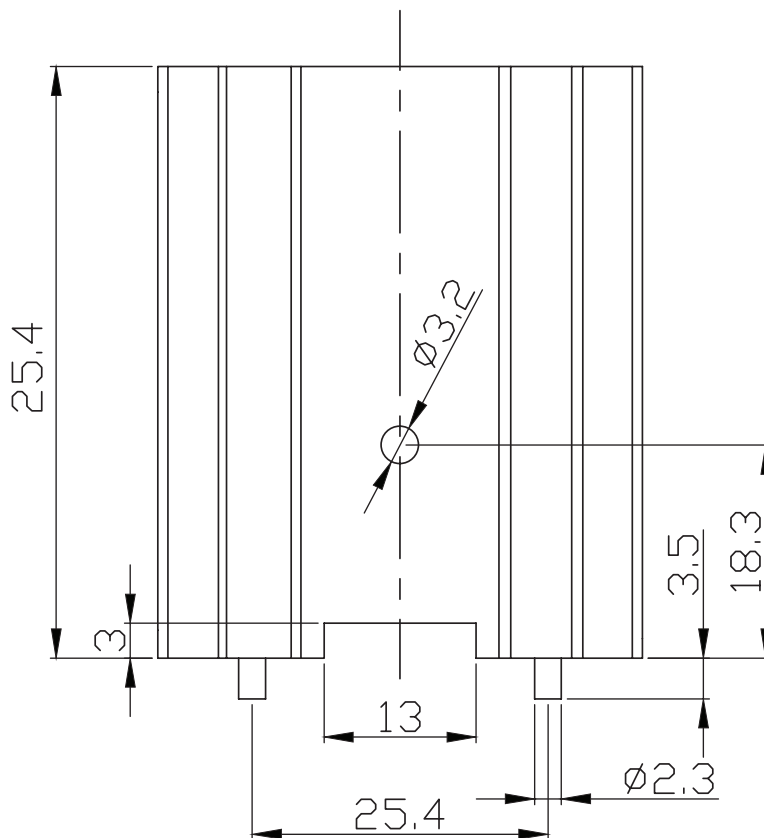

MODEL: HSE13-254225P | **DESCRIPTION:** HEAT SINK

FEATURES

- TO-220 package
- bolt on attachment
- pins for secure PCB attachment
- aluminum alloy

MODEL

HSE13-254225P	thermal resistance ¹				power dissipation ¹
	@ 75°C ΔT, nat conv [°C/W]	@ 1 W, nat conv [°C/W]	@ 1 W, 200 LFM [°C/W]	@ 1 W, 400 LFM [°C/W]	@ 75°C ΔT, nat conv [W]
	11.47	12.5	4.3	2.7	6.54

Note: 1. See performance curves for full thermal resistance details.

PERFORMANCE CURVES

Power (W)	Heatsink Temperature Rise Above Ambient (ΔT = Ths - Ta) [°C]		
	Natural Conv.	200 LFM	400 LFM
0	0	0	0
1	12.5	4.3	2.7
2	23.8	8.3	5.2
3	35.6	12.4	8.0
4	47.7	16.8	10.6
5	58.9	21.1	13.4
6	69.6	25.4	16.3
7	79.7	29.6	18.8
8	89.9	34.0	21.6
9	99.3	38.6	24.5
10	108.9	42.9	27.4

Ths: "hot spot" temperature measured on the heatsink
Ta: ambient temperature

MECHANICAL DRAWING

units: mm
tolerance: ± 0.50 mm

MATERIAL	AL 6063-T5
FINISH	black anodized
PIN MATERIAL	steel
PIN PLATING	2-3 μm tin
WEIGHT	19.3 g