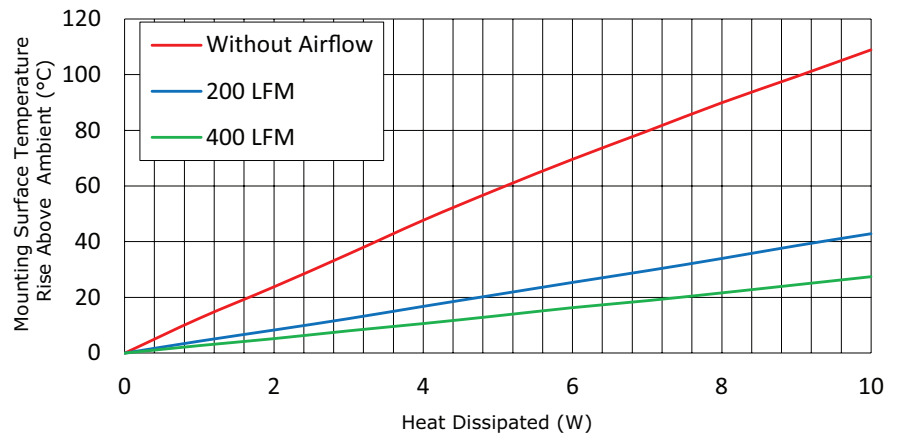

MODEL: HSE13-254225P | **DESCRIPTION:** HEAT SINK

FEATURES

- TO-220 package
- bolt on attachment
- pins for secure PCB attachment
- aluminum alloy

MODEL

HSE13-254225P	thermal resistance ¹				power dissipation ¹
	@ 75°C ΔT, nat conv [°C/W]	@ 1 W, nat conv [°C/W]	@ 1 W, 200 LFM [°C/W]	@ 1 W, 400 LFM [°C/W]	@ 75°C ΔT, nat conv [W]
	11.47	12.5	4.3	2.7	6.54

Note: 1. See performance curves for full thermal resistance details.

PERFORMANCE CURVES

Power (W)	Heatsink Temperature Rise Above Ambient (ΔT = Ths - Ta) [°C]		
	Natural Conv.	200 LFM	400 LFM
0	0	0	0
1	12.5	4.3	2.7
2	23.8	8.3	5.2
3	35.6	12.4	8.0
4	47.7	16.8	10.6
5	58.9	21.1	13.4
6	69.6	25.4	16.3
7	79.7	29.6	18.8
8	89.9	34.0	21.6
9	99.3	38.6	24.5
10	108.9	42.9	27.4