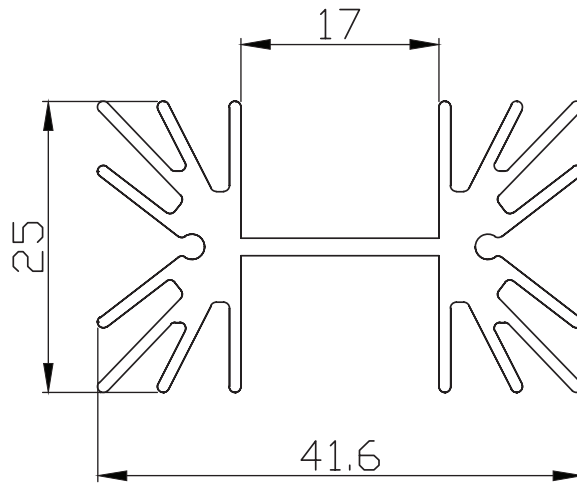

MODEL: HSE13-254225P | **DESCRIPTION:** HEAT SINK

FEATURES

- TO-220 package
- bolt on attachment
- pins for secure PCB attachment
- aluminum alloy

MODEL

HSE13-254225P	thermal resistance ¹				power dissipation ¹
	@ 75°C ΔT, nat conv [°C/W]	@ 1 W, nat conv [°C/W]	@ 1 W, 200 LFM [°C/W]	@ 1 W, 400 LFM [°C/W]	@ 75°C ΔT, nat conv [W]
	11.47	12.5	4.3	2.7	6.54

Note: 1. See performance curves for full thermal resistance details.

PERFORMANCE CURVES

Power (W)	Heatsink Temperature Rise Above Ambient (ΔT = Ths - Ta) [°C]		
	Natural Conv.	200 LFM	400 LFM
0	0	0	0
1	12.5	4.3	2.7
2	23.8	8.3	5.2
3	35.6	12.4	8.0
4	47.7	16.8	10.6
5	58.9	21.1	13.4
6	69.6	25.4	16.3
7	79.7	29.6	18.8
8	89.9	34.0	21.6
9	99.3	38.6	24.5
10	108.9	42.9	27.4

Ths: "hot spot" temperature measured on the heatsink
Ta: ambient temperature

MECHANICAL DRAWING

units: mm
tolerance: ± 0.50 mm

MATERIAL	AL 6063-T5
FINISH	black anodized
PIN MATERIAL	steel
PIN PLATING	2-3 μm tin
WEIGHT	19.3 g