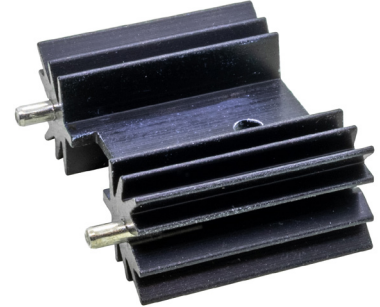

MODEL: HSE18-252513P | **DESCRIPTION:** HEAT SINK

FEATURES

- TO-220 package
- bolt on attachment
- pins for secure PCB attachment
- aluminum alloy

MODEL

	thermal resistance ¹				power dissipation ¹ @ 75°C ΔT, nat conv [W]
	@ 75°C ΔT, nat conv [°C/W]	@ 1 W, nat conv [°C/W]	@ 1 W, 200 LFM [°C/W]	@ 1 W, 400 LFM [°C/W]	
HSE18-252513P	16.83	21.9	7.2	4.2	4.46

T_{hs}: "hot spot" temperature measured on the heatsink
 T_a: ambient temperature

MECHANICAL DRAWING

units: mm
tolerance: ±0.50 mm

MATERIAL	AL 6063-T5
FINISH	black anodized
PIN MATERIAL	steel
PIN PLATING	2-3 µm tin
WEIGHT	16.1 g