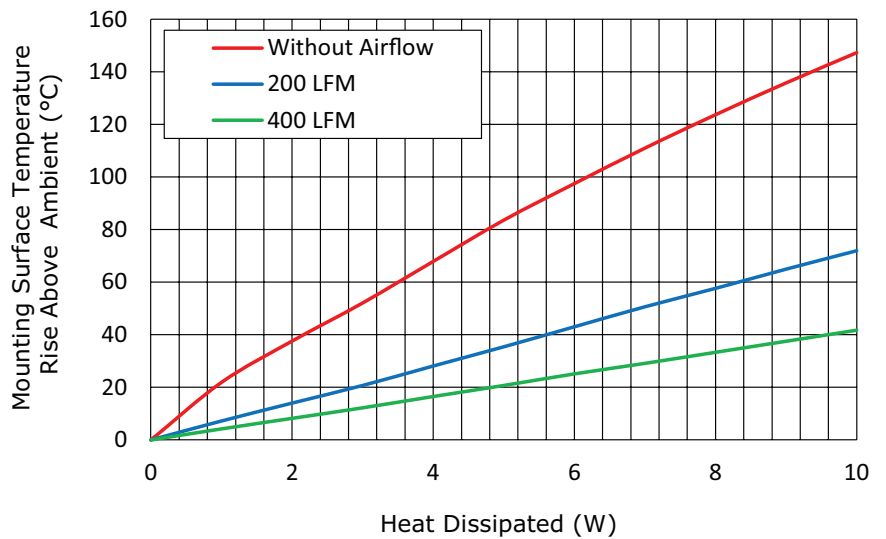

MODEL: HSE18-252513P | **DESCRIPTION:** HEAT SINK

FEATURES

- TO-220 package
- bolt on attachment
- pins for secure PCB attachment
- aluminum alloy

MODEL

	thermal resistance ¹				power dissipation ¹ @ 75°C ΔT, nat conv [W]
	@ 75°C ΔT, nat conv [°C/W]	@ 1 W, nat conv [°C/W]	@ 1 W, 200 LFM [°C/W]	@ 1 W, 400 LFM [°C/W]	
HSE18-252513P	16.83	21.9	7.2	4.2	4.46

Note: 1. See performance curves for full thermal resistance details.

PERFORMANCE CURVES

Power [W]	Heatsink Temperature Rise Above Ambient [ΔT = T _{hs} - T _a] [°C]		
	Natural Conv.	200 LFM	400 LFM
0	0	0	0
1	21.9	7.2	4.2
2	37.6	14.0	8.2
3	52.1	20.7	12.2
4	67.9	28.1	16.5
5	83.6	35.4	20.7
6	97.5	43.0	25.1
7	111.0	50.6	29.1
8	123.7	57.6	33.3
9	135.8	64.9	37.5
10	147.3	71.9	41.7