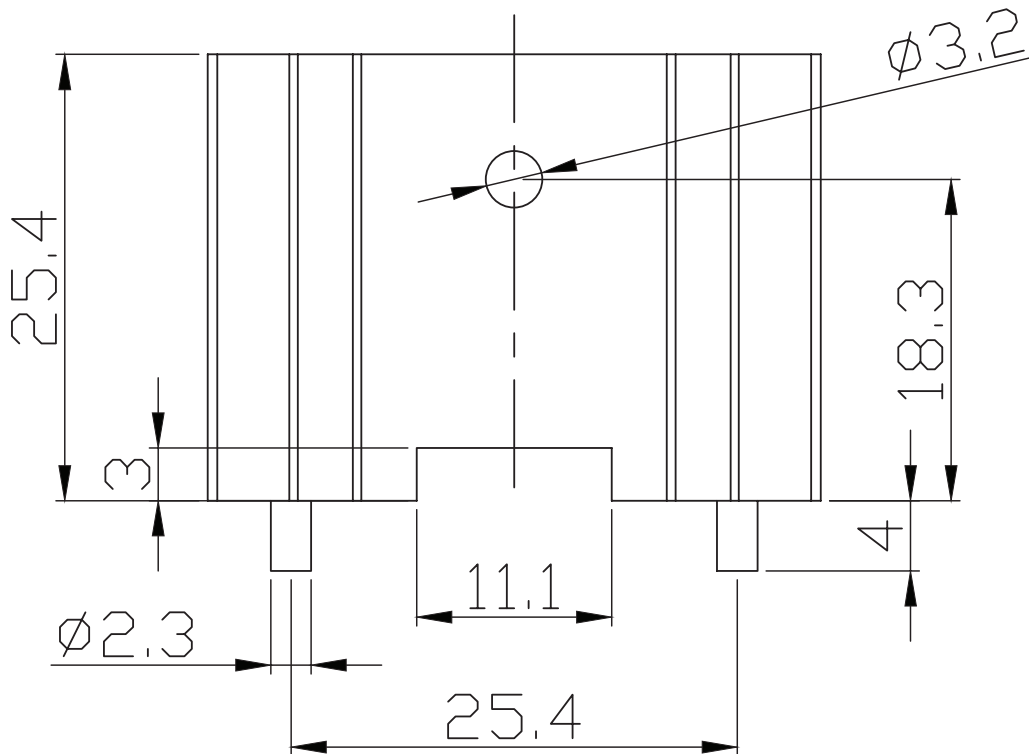

MODEL: HSE18-252513P | **DESCRIPTION:** HEAT SINK

FEATURES

- TO-220 package
- bolt on attachment
- pins for secure PCB attachment
- aluminum alloy

MODEL

	thermal resistance ¹				power dissipation ¹ @ 75°C ΔT, nat conv [W]
	@ 75°C ΔT, nat conv [°C/W]	@ 1 W, nat conv [°C/W]	@ 1 W, 200 LFM [°C/W]	@ 1 W, 400 LFM [°C/W]	
HSE18-252513P	16.83	21.9	7.2	4.2	4.46

Note: 1. See performance curves for full thermal resistance details.

PERFORMANCE CURVES

Power [W]	Heatsink Temperature Rise Above Ambient [ΔT = T _{hs} - T _a] [°C]		
	Natural Conv.	200 LFM	400 LFM
0	0	0	0
1	21.9	7.2	4.2
2	37.6	14.0	8.2
3	52.1	20.7	12.2
4	67.9	28.1	16.5
5	83.6	35.4	20.7
6	97.5	43.0	25.1
7	111.0	50.6	29.1
8	123.7	57.6	33.3
9	135.8	64.9	37.5
10	147.3	71.9	41.7

T_{hs}: "hot spot" temperature measured on the heatsink
 T_a: ambient temperature

MECHANICAL DRAWING

units: mm
tolerance: ±0.50 mm

MATERIAL	AL 6063-T5
FINISH	black anodized
PIN MATERIAL	steel
PIN PLATING	2-3 µm tin
WEIGHT	16.1 g