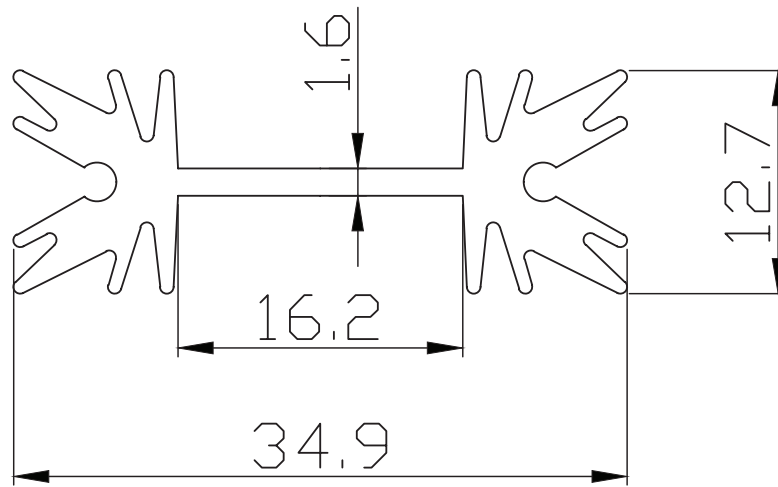

MODEL: HSE18-252513P | **DESCRIPTION:** HEAT SINK

FEATURES

- TO-220 package
- bolt on attachment
- pins for secure PCB attachment
- aluminum alloy

MODEL

	thermal resistance ¹				power dissipation ¹ @ 75°C ΔT, nat conv [W]
	@ 75°C ΔT, nat conv [°C/W]	@ 1 W, nat conv [°C/W]	@ 1 W, 200 LFM [°C/W]	@ 1 W, 400 LFM [°C/W]	
HSE18-252513P	16.83	21.9	7.2	4.2	4.46

Note: 1. See performance curves for full thermal resistance details.

PERFORMANCE CURVES

Power [W]	Heatsink Temperature Rise Above Ambient [ΔT = T _{hs} - T _a] [°C]		
	Natural Conv.	200 LFM	400 LFM
0	0	0	0
1	21.9	7.2	4.2
2	37.6	14.0	8.2
3	52.1	20.7	12.2
4	67.9	28.1	16.5
5	83.6	35.4	20.7
6	97.5	43.0	25.1
7	111.0	50.6	29.1
8	123.7	57.6	33.3
9	135.8	64.9	37.5
10	147.3	71.9	41.7

T_{hs}: "hot spot" temperature measured on the heatsink
 T_a: ambient temperature

MECHANICAL DRAWING

units: mm
tolerance: ±0.50 mm

MATERIAL	AL 6063-T5
FINISH	black anodized
PIN MATERIAL	steel
PIN PLATING	2-3 µm tin
WEIGHT	16.1 g