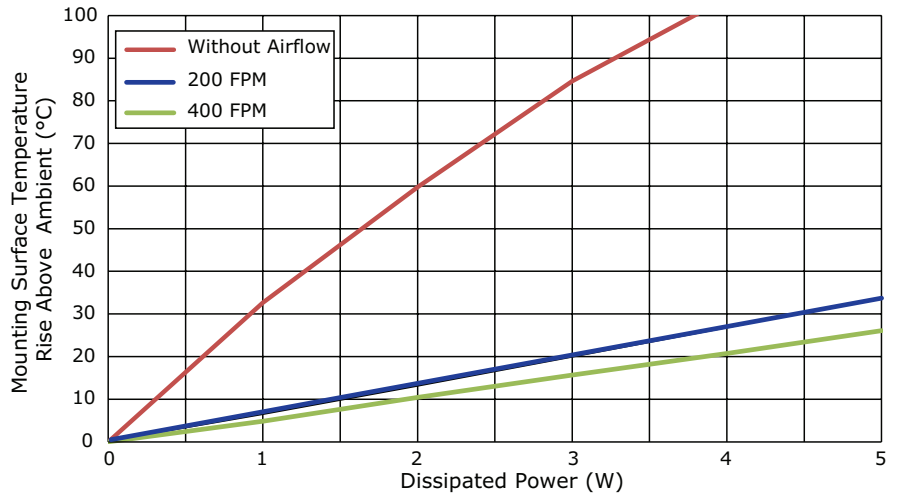

MODEL: HSS-B20-CP-01 | **DESCRIPTION:** HEAT SINK

FEATURES

- TO-220 package
- with clip for easy component attachment
- low profile design
- black anodized finish

MODEL

MODEL	thermal resistance¹				power dissipation¹ @ 75°C ΔT, nat conv [W]
	@ 75°C ΔT, nat conv [°C/W]	@ 1 W, nat conv [°C/W]	@ 1 W, 200 LFM [°C/W]	@ 1 W, 400 LFM [°C/W]	
HSS-B20-CP-01	28.85	32.65	6.32	4.85	2.60

Note: 1. See performance curves for full thermal resistance details.

PERFORMANCE CURVES

Power (W)	Heatsink Temperature Rise Above Ambient (ΔT = Ths - Ta) [°C]		
	Natural Conv.	200 LFM	400 LFM
0	0	0	0
1	32.65	6.32	4.85
2	59.76	12.95	10.42
3	84.63	19.75	15.69
4	104.13	26.62	20.71
5	122.18	33.69	26.11

Ths: "hot spot" temperature measured on the heatsink
Ta: ambient temperature