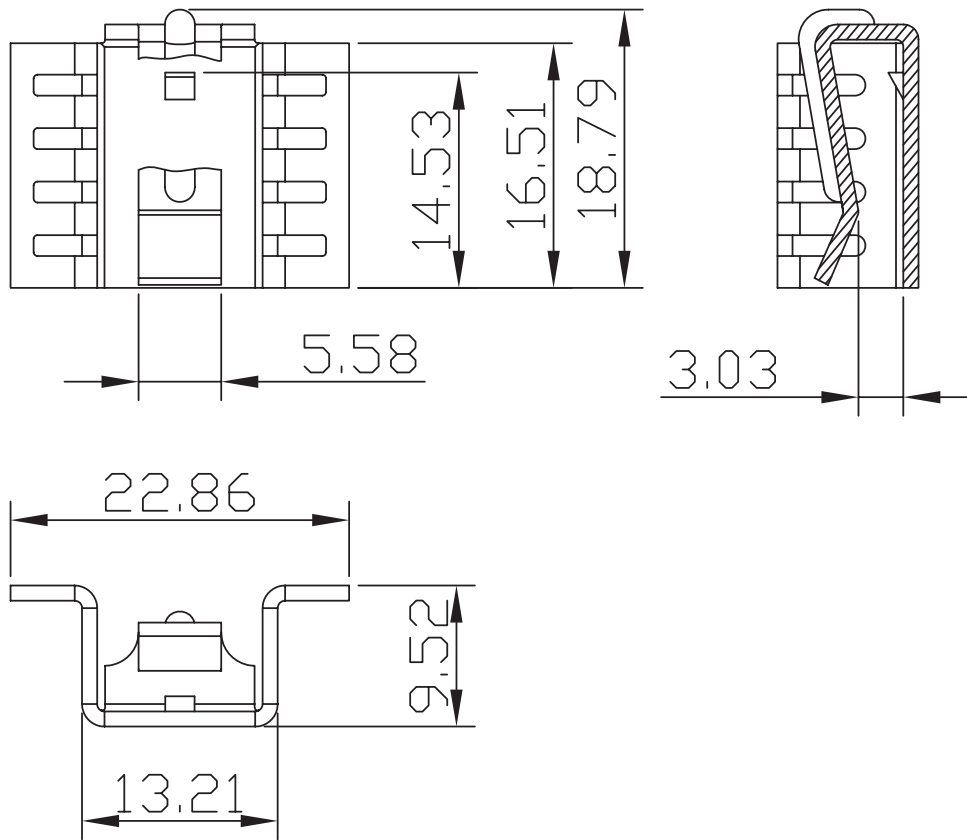

MODEL: HSS-B20-CP-01 | **DESCRIPTION:** HEAT SINK

FEATURES

- TO-220 package
- with clip for easy component attachment
- low profile design
- black anodized finish

MODEL

MODEL	thermal resistance ¹				power dissipation ¹ @ 75°C ΔT, nat conv [W]
	@ 75°C ΔT, nat conv [°C/W]	@ 1 W, nat conv [°C/W]	@ 1 W, 200 LFM [°C/W]	@ 1 W, 400 LFM [°C/W]	
HSS-B20-CP-01	28.85	32.65	6.32	4.85	2.60

Note: 1. See performance curves for full thermal resistance details.

PERFORMANCE CURVES

Power (W)	Heatsink Temperature Rise Above Ambient (ΔT = Ths - Ta) [°C]		
	Natural Conv.	200 LFM	400 LFM
0	0	0	0
1	32.65	6.32	4.85
2	59.76	12.95	10.42
3	84.63	19.75	15.69
4	104.13	26.62	20.71
5	122.18	33.69	26.11

Ths: "hot spot" temperature measured on the heatsink
Ta: ambient temperature

MECHANICAL DRAWING

units: mm
tolerance: ±0.5 mm

MATERIAL	AL1050
FINISH	black anodized
THICKNESS	1.0 mm
WEIGHT	1.9 g

REVISION HISTORY