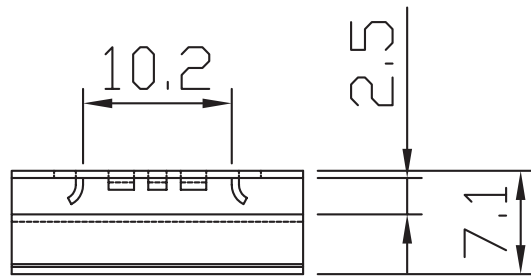

MODEL: HSS-B20-NP-03 | **DESCRIPTION:** HEAT SINK

FEATURES

- TO-220 package
- clip for easy component attachment
- slim profile
- black anodized finish

MODEL

HSS-B20-NP-03	thermal resistance ¹				power dissipation ¹
	@ 75°C ΔT, nat conv [°C/W]	@ 1 W, nat conv [°C/W]	@ 1 W, 200 LFM [°C/W]	@ 1 W, 400 LFM [°C/W]	@ 75°C ΔT, nat conv [W]
	20.83	22.14	7.45	5.76	3.60

Note: 1. See performance curves for full thermal resistance details.

PERFORMANCE CURVES

Power (W)	Heatsink Temperature Rise Above Ambient (ΔT = T _{hs} - T _a) [°C]		
	Natural Conv.	200 LFM	400 LFM
0	0	0	0
1	22.14	7.45	5.76
2	44.04	14.81	11.46
3	64.31	22.07	17.07
4	82.72	29.35	22.44
5	97.49	36.44	28.27

T_{hs}: "hot spot" temperature measured on the heatsink
T_a: ambient temperature

MECHANICAL DRAWING

units: mm
tolerance: ±0.5 mm

MATERIAL	AL5052
FINISH	black anodized
THICKNESS	0.8 mm
WEIGHT	2.3 g

REVISION HISTORY