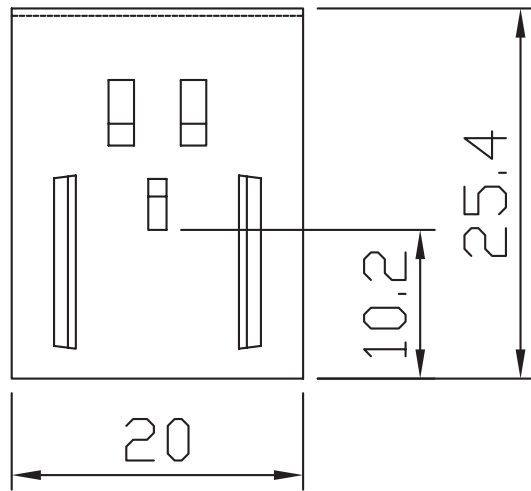

MODEL: HSS-B20-NP-03 | **DESCRIPTION:** HEAT SINK

FEATURES

- TO-220 package
- clip for easy component attachment
- slim profile
- black anodized finish

MODEL

HSS-B20-NP-03	thermal resistance ¹				power dissipation ¹
	@ 75°C ΔT, nat conv [°C/W]	@ 1 W, nat conv [°C/W]	@ 1 W, 200 LFM [°C/W]	@ 1 W, 400 LFM [°C/W]	@ 75°C ΔT, nat conv [W]
	20.83	22.14	7.45	5.76	3.60

Note: 1. See performance curves for full thermal resistance details.

PERFORMANCE CURVES

Power (W)	Heatsink Temperature Rise Above Ambient (ΔT = T _{hs} - T _a) [°C]		
	Natural Conv.	200 LFM	400 LFM
0	0	0	0
1	22.14	7.45	5.76
2	44.04	14.81	11.46
3	64.31	22.07	17.07
4	82.72	29.35	22.44
5	97.49	36.44	28.27

T_{hs}: "hot spot" temperature measured on the heatsink
T_a: ambient temperature

MECHANICAL DRAWING

units: mm
tolerance: ±0.5 mm

MATERIAL	AL5052
FINISH	black anodized
THICKNESS	0.8 mm
WEIGHT	2.3 g

REVISION HISTORY