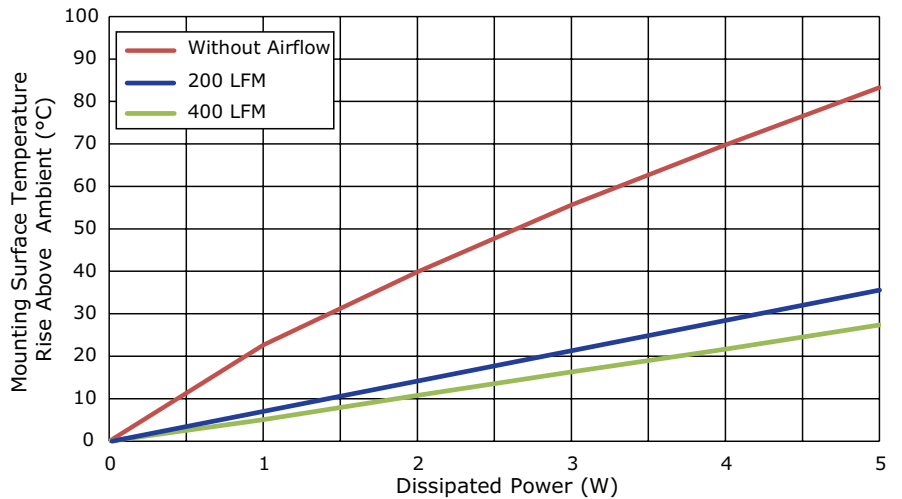

MODEL: HSS-B20-NP-11 | **DESCRIPTION:** HEAT SINK

FEATURES

- TO-220 package
- round hole for component attachment
- black anodized finish
- aluminum

MODEL

HSS-B20-NP-11	thermal resistance¹				power dissipation¹ @ 75°C ΔT, nat conv [W]
	@ 75°C ΔT, nat conv [°C/W]	@ 1 W, nat conv [°C/W]	@ 1 W, 200 LFM [°C/W]	@ 1 W, 400 LFM [°C/W]	
	17.05	22.64	6.86	5.08	4.40

Note: 1. See performance curves for full thermal resistance details.

PERFORMANCE CURVES

Power (W)	Heatsink Temperature Rise Above Ambient (ΔT = T_{hs} - T_a) [°C]		
	Natural Conv.	200 LFM	400 LFM
0	0	0	0
1	22.64	6.86	5.08
2	39.83	14.30	10.75
3	55.63	21.31	16.28
4	69.75	28.40	21.66
5	83.29	35.60	27.37

T_{hs}: "hot spot" temperature measured on the heatsink
T_a: ambient temperature