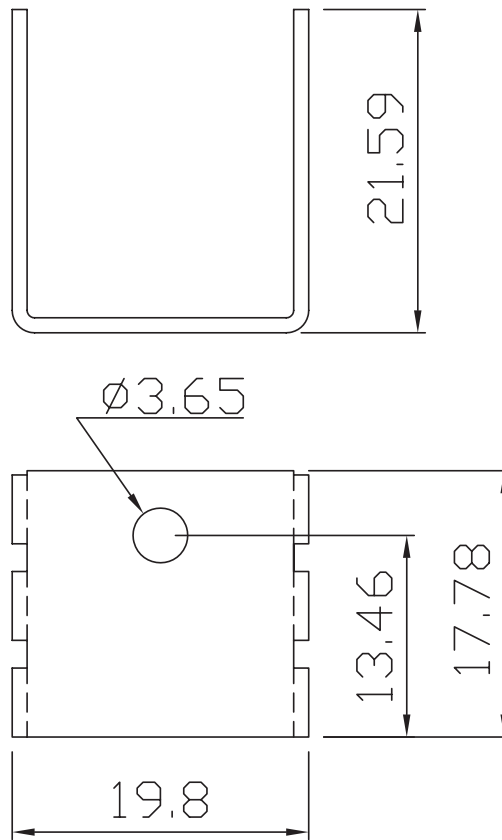

MODEL: HSS-B20-NP-11 | **DESCRIPTION:** HEAT SINK

FEATURES

- TO-220 package
- round hole for component attachment
- black anodized finish
- aluminum

MODEL

HSS-B20-NP-11	thermal resistance ¹				power dissipation ¹ @ 75°C ΔT, nat conv [W]
	@ 75°C ΔT, nat conv [°C/W]	@ 1 W, nat conv [°C/W]	@ 1 W, 200 LFM [°C/W]	@ 1 W, 400 LFM [°C/W]	
	17.05	22.64	6.86	5.08	4.40

Note: 1. See performance curves for full thermal resistance details.

PERFORMANCE CURVES

Power (W)	Heatsink Temperature Rise Above Ambient (ΔT = T _{hs} - T _a) [°C]		
	Natural Conv.	200 LFM	400 LFM
0	0	0	0
1	22.64	6.86	5.08
2	39.83	14.30	10.75
3	55.63	21.31	16.28
4	69.75	28.40	21.66
5	83.29	35.60	27.37

T_{hs}: "hot spot" temperature measured on the heatsink
T_a: ambient temperature

MECHANICAL DRAWING

units: mm
tolerance: ± 0.5 mm

MATERIAL	AL1050
FINISH	black anodized
THICKNESS	1.0 mm
WEIGHT	2.4 g

REVISION HISTORY