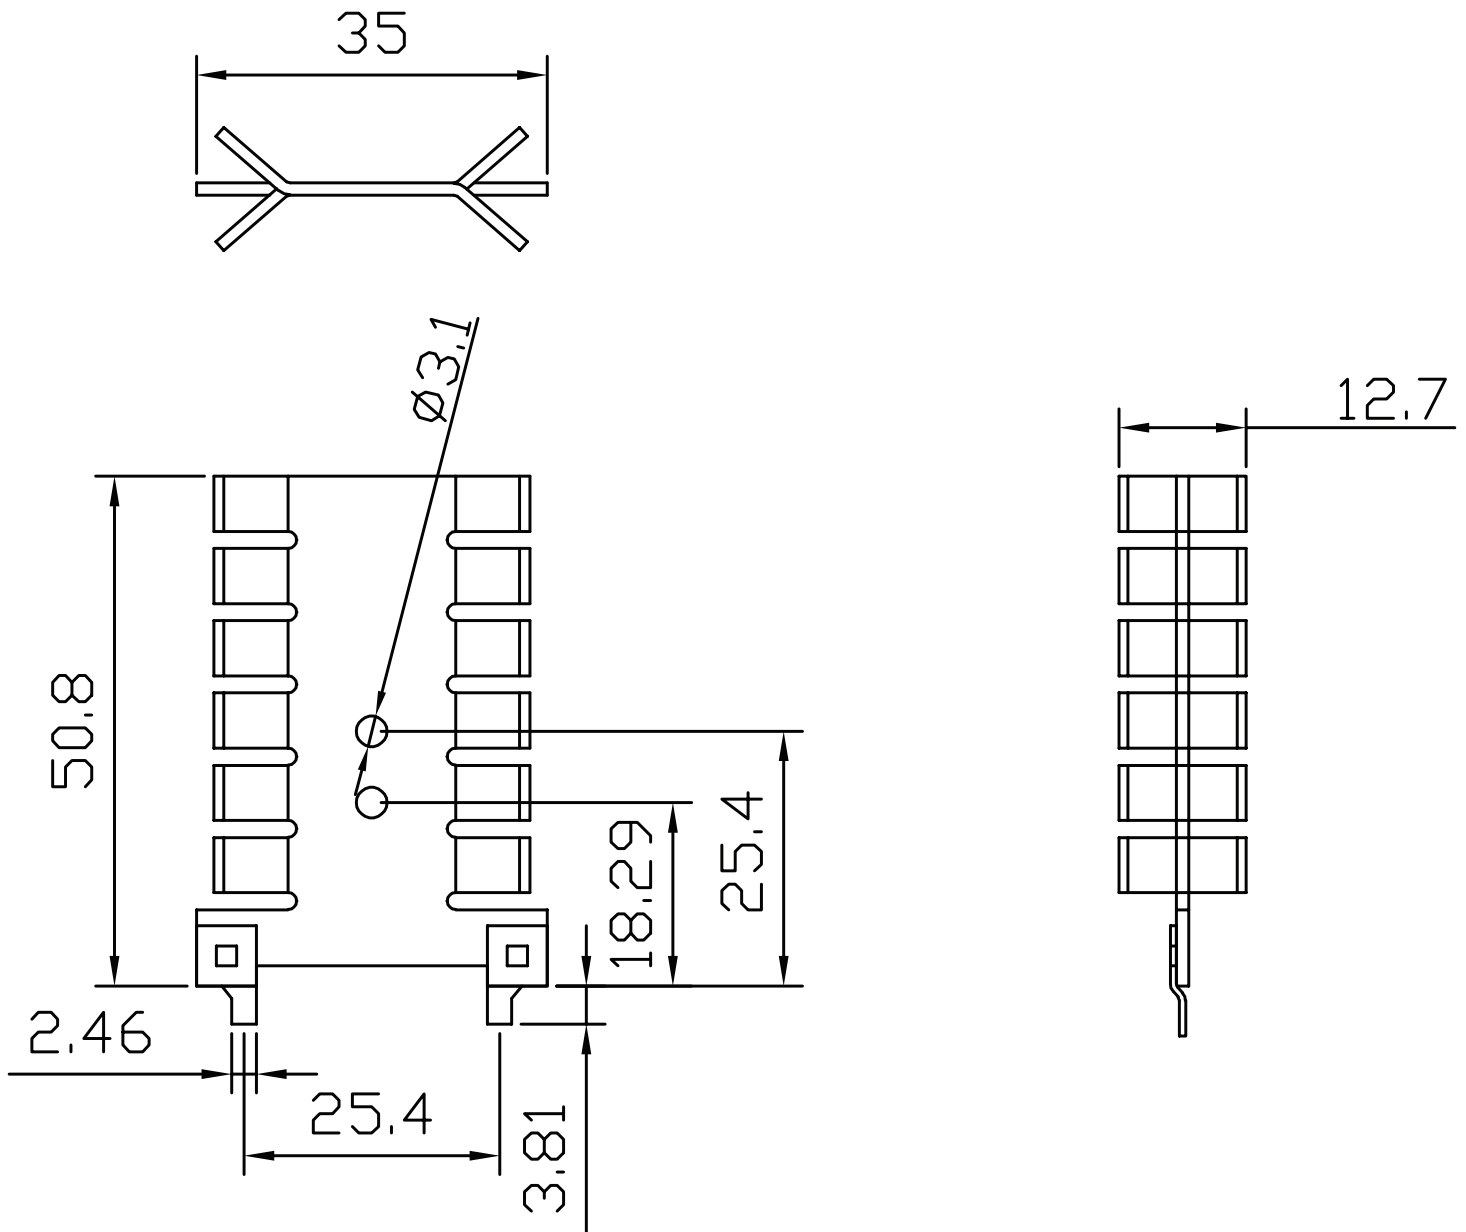

MODEL: HSS11-B20-P38 | **DESCRIPTION:** HEAT SINK

FEATURES

- TO-220 package
- solder pin
- aluminum alloy
- black anodized finish

MODEL

HSS11-B20-P38	thermal resistance ¹				power dissipation ¹
	@ 75°C ΔT, nat conv [°C/W]	@ 1 W, nat conv [°C/W]	@ 1 W, 200 LFM [°C/W]	@ 1 W, 400 LFM [°C/W]	@ 75°C ΔT, nat conv [W]
	15.76	20.0	6.9	5.2	4.76

Note: 1. See performance curves for full thermal resistance details.

PERFORMANCE CURVES

Power (W)	Heatsink Temperature Rise Above Ambient (ΔT = T _{hs} - T _a) [°C]		
	Natural Conv.	200 LFM	400 LFM
0	0	0	0
1	20.0	6.9	5.2
2	36.7	13.6	10.1
3	52.2	20.1	14.8
4	65.8	26.6	19.6
5	79.7	33.0	24.3
6	92.2	39.8	29.3
7	104.1	46.1	34.0
8	116.5	52.1	38.6

T_{hs}: "hot spot" temperature measured on the heatsink
 T_a: ambient temperature

MECHANICAL DRAWING

units: mm
tolerance: ±0.38 mm

MATERIAL	AL 1050
FINISH	black anodized
THICKNESS	1.2 mm
PIN MATERIAL	brass
PIN PLATING	2-3 μm tin
WEIGHT	5.3 g