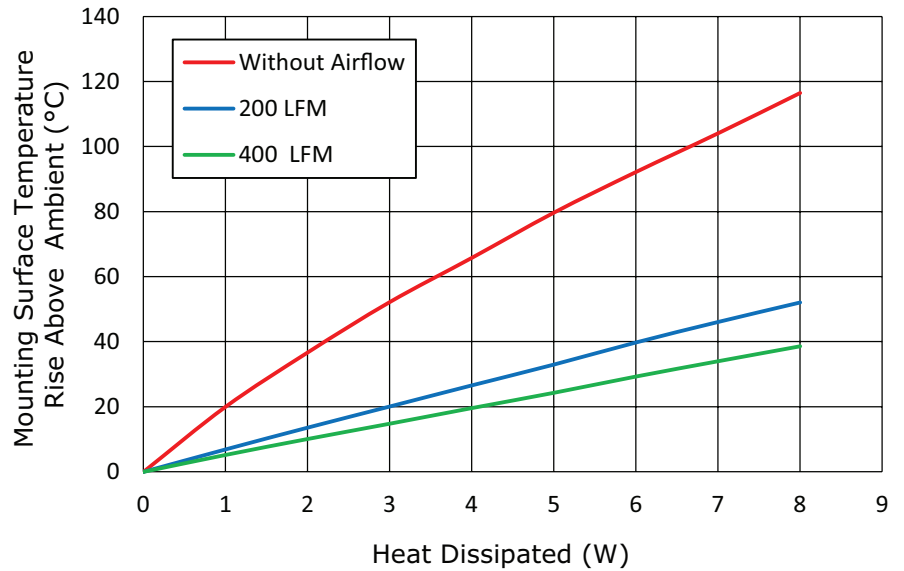

MODEL: HSS11-B20-P38 | **DESCRIPTION:** HEAT SINK

FEATURES

- TO-220 package
- solder pin
- aluminum alloy
- black anodized finish

MODEL

HSS11-B20-P38	thermal resistance ¹				power dissipation ¹
	@ 75°C ΔT, nat conv [°C/W]	@ 1 W, nat conv [°C/W]	@ 1 W, 200 LFM [°C/W]	@ 1 W, 400 LFM [°C/W]	@ 75°C ΔT, nat conv [W]
	15.76	20.0	6.9	5.2	4.76

Note: 1. See performance curves for full thermal resistance details.

PERFORMANCE CURVES

Power (W)	Heatsink Temperature Rise Above Ambient (ΔT = T _{hs} - T _a) [°C]		
	Natural Conv.	200 LFM	400 LFM
0	0	0	0
1	20.0	6.9	5.2
2	36.7	13.6	10.1
3	52.2	20.1	14.8
4	65.8	26.6	19.6
5	79.7	33.0	24.3
6	92.2	39.8	29.3
7	104.1	46.1	34.0
8	116.5	52.1	38.6