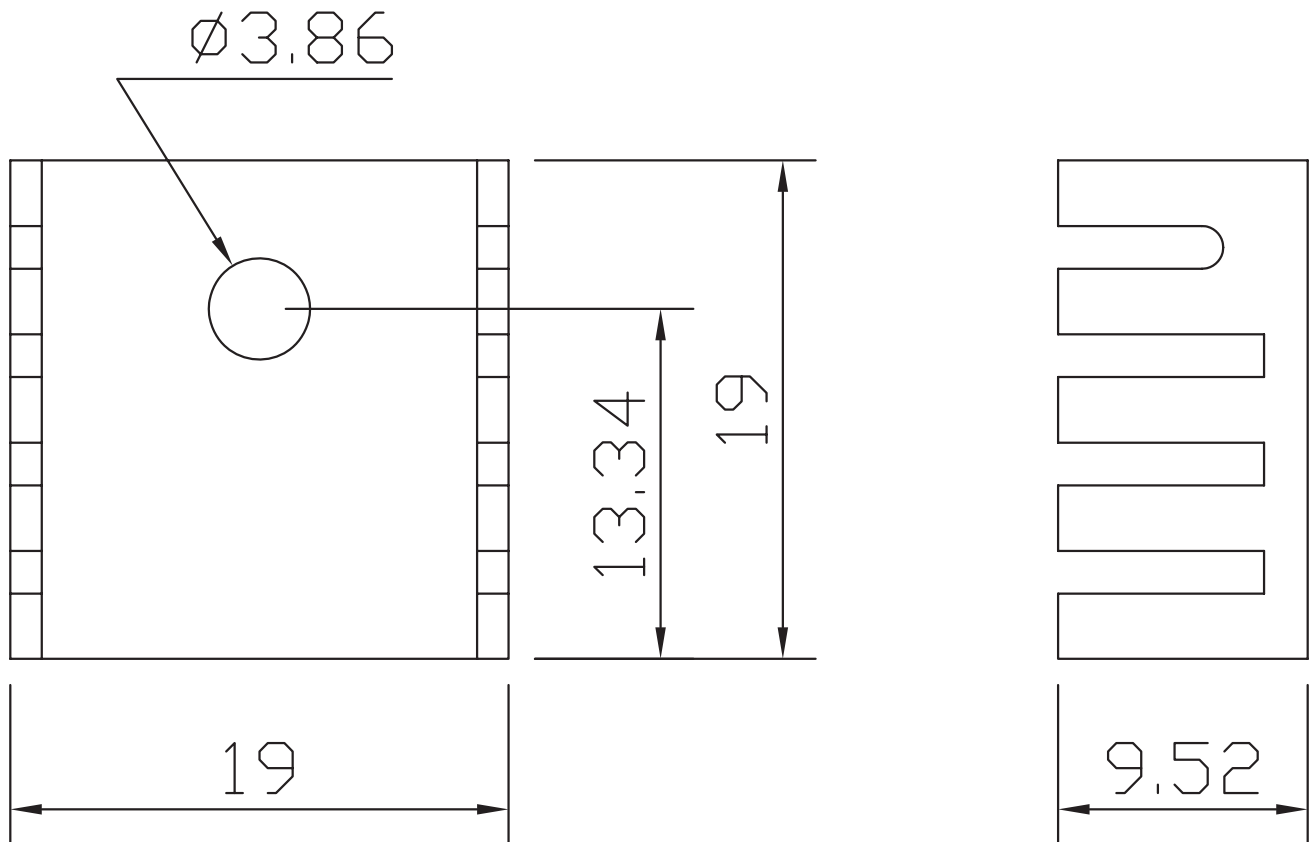

MODEL: HSS19-B20-NP | **DESCRIPTION:** HEAT SINK

FEATURES

- TO-220 package
- round hole for component attachment
- low profile design
- black anodized finish

MODEL

	thermal resistance ¹				power dissipation ¹ @ 75°C ΔT, nat conv [W]
	@ 75°C ΔT, nat conv [°C/W]	@ 1 W, nat conv [°C/W]	@ 1 W, 200 LFM [°C/W]	@ 1 W, 400 LFM [°C/W]	
HSS-B20-NP-06	26.32	31.94	7.51	5.84	2.85

Note: 1. See performance curves for full thermal resistance details.

PERFORMANCE CURVES

Power (W)	Heatsink Temperature Rise Above Ambient (ΔT = T _{hs} - T _a) [°C]		
	Natural Conv.	200 LFM	400 LFM
0	0	0	0
1	31.94	7.51	5.84
2	56.44	14.85	11.53
3	79.15	22.50	17.26
4	100.39	30.12	23.17
5	116.77	37.08	28.81

T_{hs}: "hot spot" temperature measured on the heatsink
T_a: ambient temperature

MECHANICAL DRAWING

units: mm
tolerance: ± 0.5 mm

MATERIAL	AL1050
FINISH	black anodized
THICKNESS	1.2 mm
WEIGHT	1.7 g

REVISION HISTORY