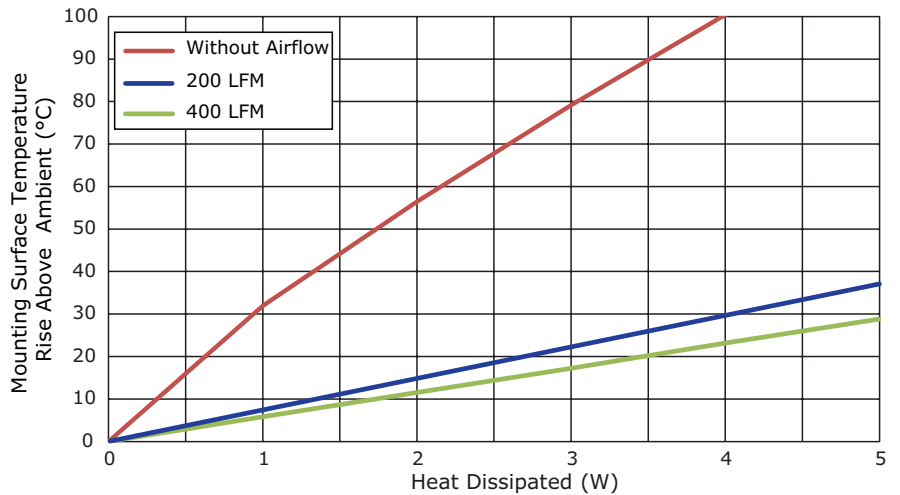

MODEL: HSS19-B20-NP | **DESCRIPTION:** HEAT SINK

FEATURES

- TO-220 package
- round hole for component attachment
- low profile design
- black anodized finish

MODEL

	thermal resistance¹				power dissipation¹ @ 75°C ΔT, nat conv [W]
	@ 75°C ΔT, nat conv [°C/W]	@ 1 W, nat conv [°C/W]	@ 1 W, 200 LFM [°C/W]	@ 1 W, 400 LFM [°C/W]	
HSS-B20-NP-06	26.32	31.94	7.51	5.84	2.85

Note: 1. See performance curves for full thermal resistance details.

PERFORMANCE CURVES

Power (W)	Heatsink Temperature Rise Above Ambient (ΔT = T_{hs} - T_a) [°C]		
	Natural Conv.	200 LFM	400 LFM
0	0	0	0
1	31.94	7.51	5.84
2	56.44	14.85	11.53
3	79.15	22.50	17.26
4	100.39	30.12	23.17
5	116.77	37.08	28.81

T_{hs}: "hot spot" temperature measured on the heatsink
T_a: ambient temperature