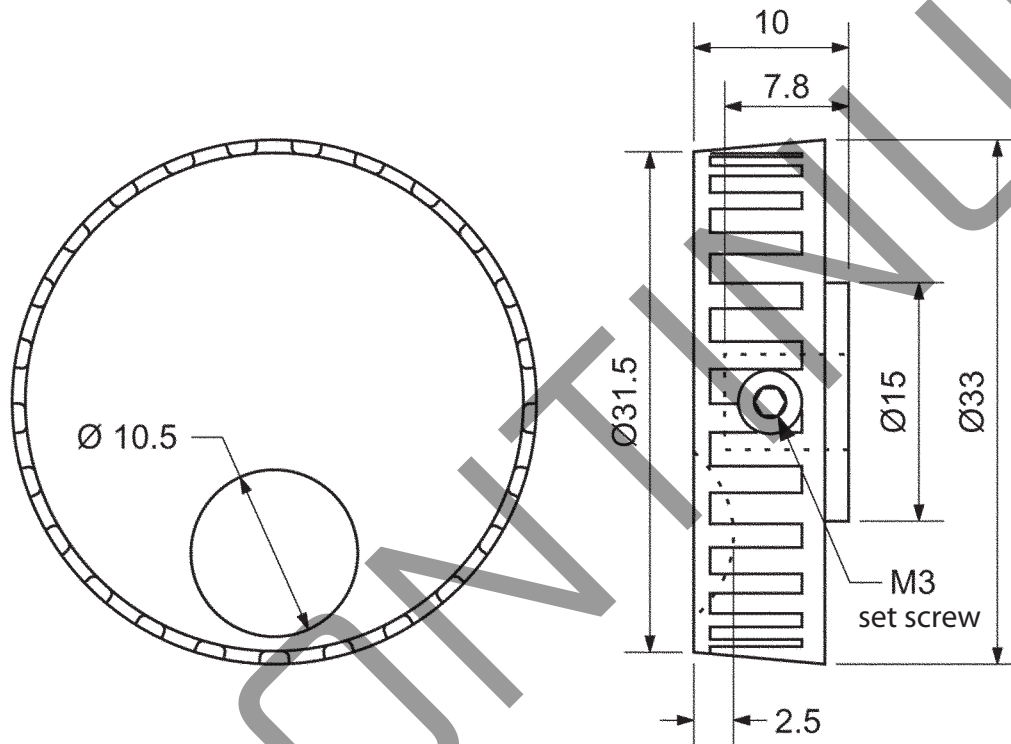

Additional Resources: [Product Page](#)

REV.	DESCRIPTION	DATE
A	NEW DRAWING	4/28/2008

All knobs fit Ø6mm shafts
Material: ABS Plastic

20050 SW 112th Ave.
Tualatin, OR 97062
Phone: 503-612-2300
800-275-4899
Fax: 503-612-2383
Website: www.cui.com

TITLE: encoder knob		REV: A
PART NO. K3310 Series	UNITS: MM	
DRAWN BY: JRH	APPROVED BY:	SCALE:

Model Number	Color Options
K3310	taupe
K3310-BLACK	black
K3310-AG	light gray