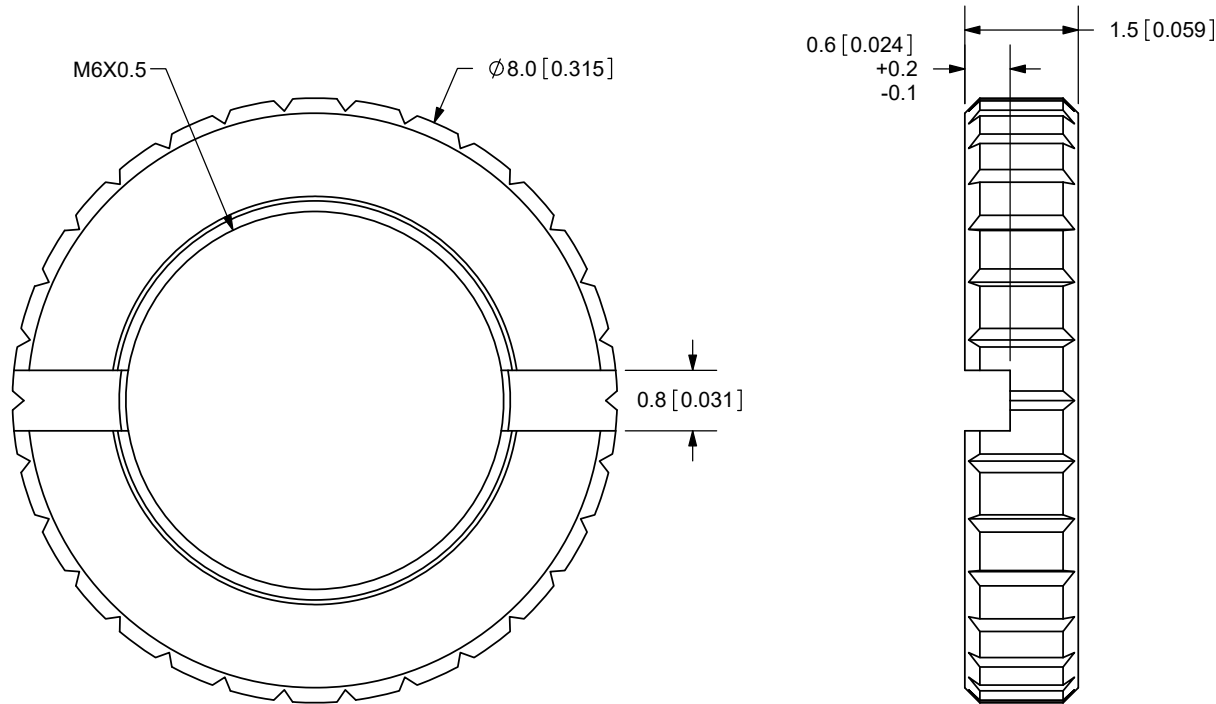

Additional Resources: [Product Page](#)

REV.	DESCRIPTION	DATE
A	NEW DRAWING	11/11/2009
B	LOGO, BRAND UPDATE	10/28/2022
C	CUI DEVICES REBRANDED TO SAME SKY	09/12/2024

TOLERANCE:
 $\pm 0.1\text{mm}$ UNLESS OTHERWISE
 SPECIFIED

same sky

6405 SW Rosewood St, Suite C
 Lake Oswego, OR 97035
 Phone: 877-323-3576

Website: www.sameskydevices.com

TITLE: M6X0.5 NUT		REV: C
PART NO. MJ-3502-nut		UNITS: MM [INCHES]
DRAWN BY: RDS	APPROVED BY:	SCALE: 10:1