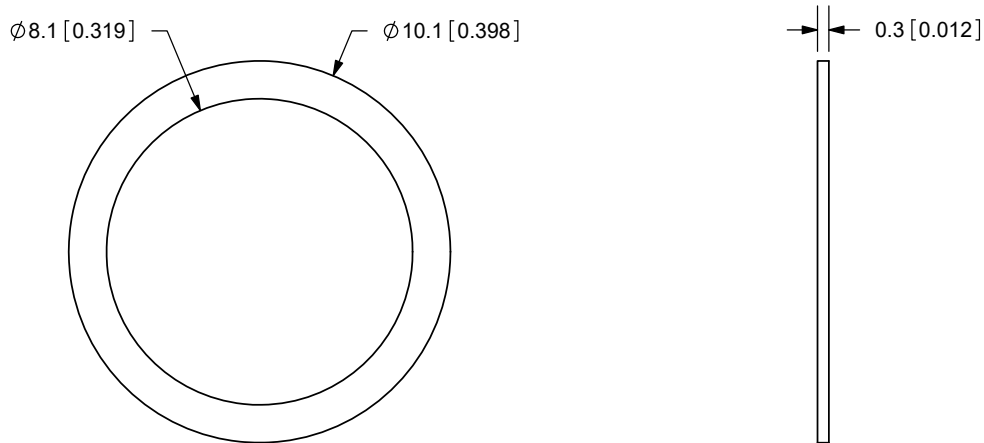

Additional Resources: [Product Page](#)

REV.	DESCRIPTION	DATE
A	NEW DRAWING	11/11/2009
B	CORRECTED THREAD SIZE	9/11/2015
C	BRAND UPDATE	1/6/2022
D	CUI DEVICES REBRANDED TO SAME SKY	09/12/2024

TOLERANCE:
±0.1mm UNLESS OTHERWISE
SPECIFIED

same sky

6405 SW Rosewood St, Suite C
Lake Oswego, OR 97035
Phone: 877-323-3576

Website: www.sameskydevices.com

TITLE: 5/16-32 NUT		REV: D
PART NO. PJ-005X-HDW		UNITS: MM [INCHES]
DRAWN BY: RDS	APPROVED BY:	SCALE: 5:1