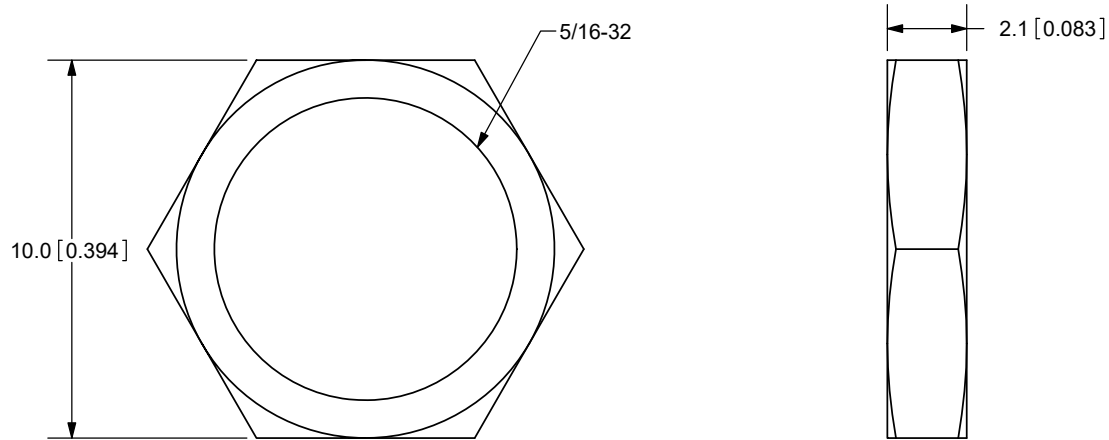

Additional Resources: [Product Page](#)

REV.	DESCRIPTION	DATE
A	NEW DRAWING	11/11/2009
B	CORRECTED THREAD SIZE	9/11/2015
C	BRAND UPDATE	1/6/2022
D	CUI DEVICES REBRANDED TO SAME SKY	09/12/2024

TOLERANCE:
±0.1mm UNLESS OTHERWISE
SPECIFIED

same sky

6405 SW Rosewood St, Suite C
Lake Oswego, OR 97035
Phone: 877-323-3576

Website: www.sameskydevices.com

TITLE: 5/16-32 NUT		REV: D
PART NO. PJ-005X-HDW		UNITS: MM [INCHES]
DRAWN BY: RDS	APPROVED BY:	SCALE: 5:1