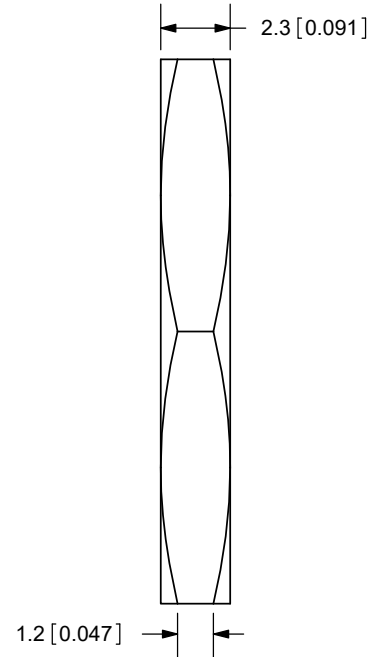

Additional Resources: [Product Page](#)

REV.	DESCRIPTION	DATE
A	NEW DRAWING	11/11/2009
B	LOGO, BRAND UPDATE	10/28/2022
C	CUI DEVICES REBRANDED TO SAME SKY	09/12/2024

TOLERANCE:
±0.1mm UNLESS OTHERWISE
SPECIFIED

same sky

6405 SW Rosewood St, Suite C
Lake Oswego, OR 97035
Phone: 877-323-3576

Website: www.sameskydevices.com

TITLE: M13X1.0 NUT		REV: C
PART NO. PJ-011X-nut	UNITS: MM [INCHES]	
DRAWN BY: RDS	APPROVED BY:	SCALE: 4:1