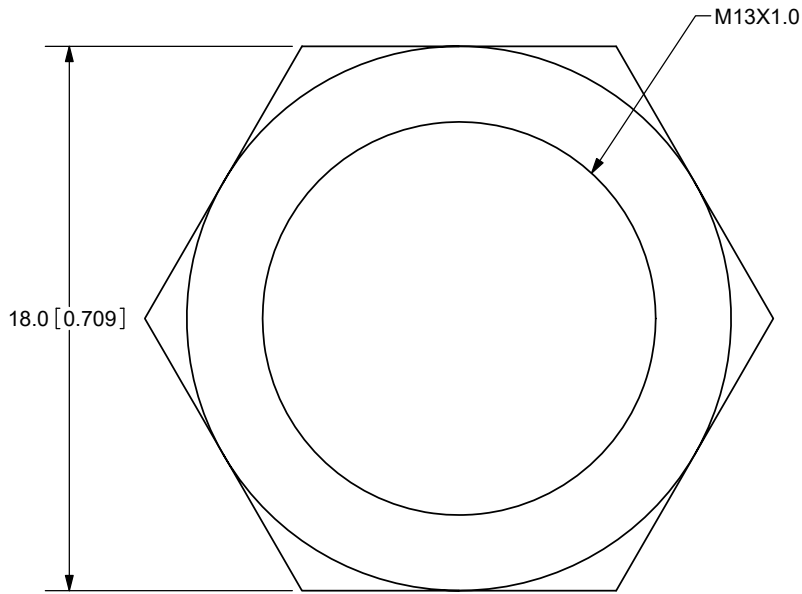

Additional Resources: [Product Page](#)

REV.	DESCRIPTION	DATE
A	NEW DRAWING	11/11/2009
B	LOGO, BRAND UPDATE	10/28/2022
C	CUI DEVICES REBRANDED TO SAME SKY	09/12/2024

TOLERANCE:
±0.1mm UNLESS OTHERWISE
SPECIFIED

same sky

6405 SW Rosewood St, Suite C
Lake Oswego, OR 97035
Phone: 877-323-3576

Website: www.sameskydevices.com

TITLE: M13X1.0 NUT		REV: C
PART NO. PJ-011X-nut	UNITS: MM [INCHES]	
DRAWN BY: RDS	APPROVED BY:	SCALE: 4:1