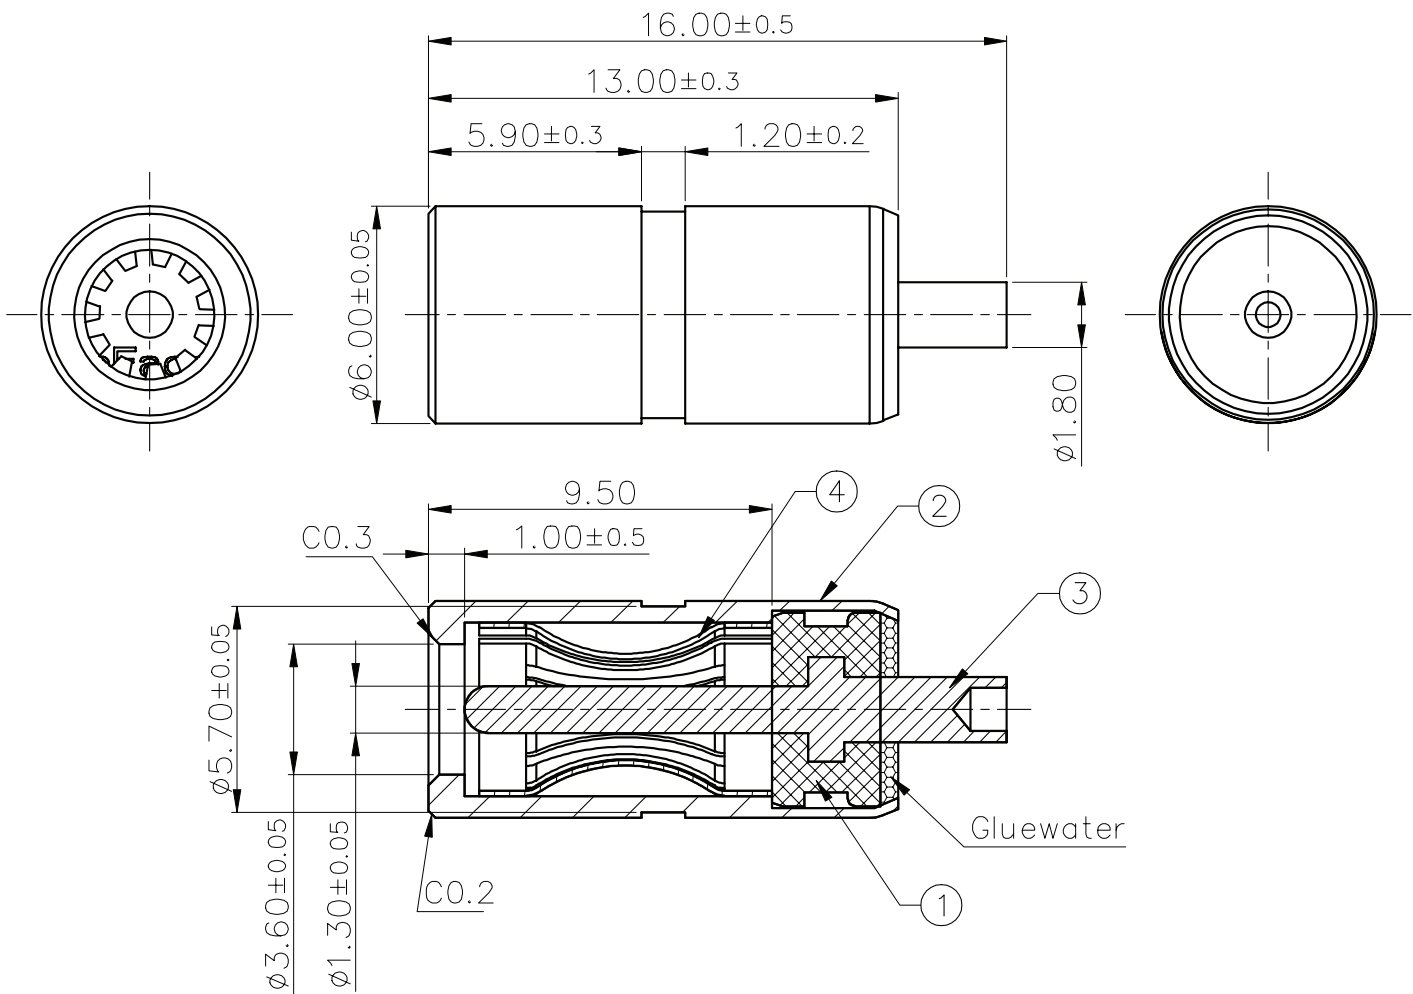

MODEL: PR-1335D-X7 | **DESCRIPTION:** DC POWER RECEPTACLE

FEATURES

- 1.3 mm center pin
- IPX7 rated

SPECIFICATIONS

parameter	conditions/description	min	typ	max	units
rated input voltage			30		Vdc
rated input current				1	A
contact resistance				30	mΩ
insulation resistance	at 500 Vdc	100			MΩ
voltage withstand	for 1 minute			500	Vac
insertion/withdrawal force		0.5		3	kg
operating temperature		-20		70	°C
storage temperature		-40		85	°C
life			5,000		cycles
flammability rating	UL94V-0				
RoHS	yes				
IP level	IPX7				

SOLDERABILITY

parameter	conditions/description	min	typ	max	units
hand soldering	for 3±1 seconds	375	380	385	°C

MECHANICAL DRAWING

units: mm
 tolerance:
 X.X ±0.38 mm
 X.XX ±0.30 mm
 X.XXX ±0.15 mm
 unless otherwise specified

ITEM	DESCRIPTION	MATERIAL	PLATING/COLOR
1	housing	PA10T (UL94V-0)	black
2	bushing	brass	nickel
3	terminal 1	brass	CuSn
4	terminal 2	phosphor bronze t=0.20	CuSn

Schematic	+1 -2
Model	PR-1335D-X7
Center Pin	$\phi 1.3$ mm