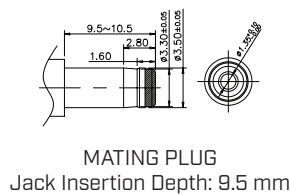

MODEL: PR-1335D-X7 | **DESCRIPTION:** DC POWER RECEPTACLE

FEATURES

- 1.3 mm center pin
- IPX7 rated

SPECIFICATIONS

parameter	conditions/description	min	typ	max	units
rated input voltage			30		Vdc
rated input current				1	A
contact resistance				30	mΩ
insulation resistance	at 500 Vdc	100			MΩ
voltage withstand	for 1 minute			500	Vac
insertion/withdrawal force		0.5		3	kg
operating temperature		-20		70	°C
storage temperature		-40		85	°C
life			5,000		cycles
flammability rating	UL94V-0				
RoHS	yes				
IP level	IPX7				

SOLDERABILITY

parameter	conditions/description	min	typ	max	units
hand soldering	for 3±1 seconds	375	380	385	°C

MECHANICAL DRAWING

units: mm
 tolerance:
 X.X ±0.38 mm
 X.XX ±0.30 mm
 X.XXX ±0.15 mm
 unless otherwise specified

ITEM	DESCRIPTION	MATERIAL	PLATING/COLOR
1	housing	PA10T (UL94V-0)	black
2	bushing	brass	nickel
3	terminal 1	brass	CuSn
4	terminal 2	phosphor bronze t=0.20	CuSn

Schematic	+1 -2
Model	PR-1335D-X7
Center Pin	$\phi 1.3$ mm