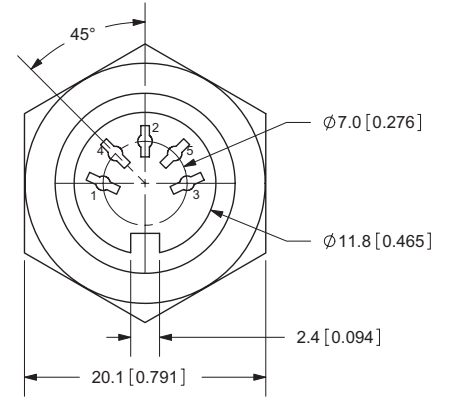

**SERIES:** SD-LS | **DESCRIPTION:** STANDARD DIN CONNECTOR**FEATURES**

- locking
- panel mount
- metal bushing

**PART NUMBER KEY****SPECIFICATIONS**

parameter	conditions/description	min	typ	max	units
rated input voltage			100		Vac
rated input current				2	A
contact resistance				20	mΩ
insulation resistance	at 500 Vdc	100			MΩ
voltage withstand	for 1 minute			1000	Vac
operating temperature		-40		85	°C
life			5,000		cycles
flammability rating	UL94V-2				
RoHS	yes				

MECHANICAL DRAWINGS

units: mm[inches]

TOLERANCE: ±0.2mm

	MATERIAL	PLATING
contact terminals	brass	tin
hex nut	zinc	nickel
cover	zinc	nickel
housing	nylon	

Panel Cutout

SD-30LS

SD-40LS

SD-40LS