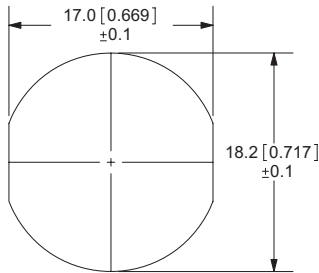

**SERIES:** SD-LS | **DESCRIPTION:** STANDARD DIN CONNECTOR**FEATURES**

- locking
- panel mount
- metal bushing

**PART NUMBER KEY****SPECIFICATIONS**

parameter	conditions/description	min	typ	max	units
rated input voltage			100		Vac
rated input current				2	A
contact resistance				20	mΩ
insulation resistance	at 500 Vdc	100			MΩ
voltage withstand	for 1 minute			1000	Vac
operating temperature		-40		85	°C
life			5,000		cycles
flammability rating	UL94V-2				
RoHS	yes				

MECHANICAL DRAWINGS

units: mm[inches]

TOLERANCE: ±0.2mm

	MATERIAL	PLATING
contact terminals	brass	tin
hex nut	zinc	nickel
cover	zinc	nickel
housing	nylon	

Panel Cutout

SD-30LS

SD-40LS

SD-40LS