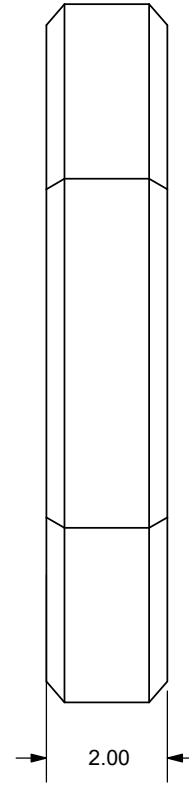

TOLERANCE:  
±0.2 mm UNLESS OTHERWISE  
SPECIFIED

**same sky**

6405 SW Rosewood St, Suite C  
Lake Oswego, OR 97035  
Phone: 877-323-3576

Website: [www.sameskydevices.com](http://www.sameskydevices.com)

TITLE: M7X0.50 NUT		REV: C
PART NO. SJ1-43502PM-NUT	UNITS: MM [INCHES]	
MATERIAL: Brass	PLATING: Nickel	DRAWN BY: RDS
APPROVED BY:		SCALE: 8:1