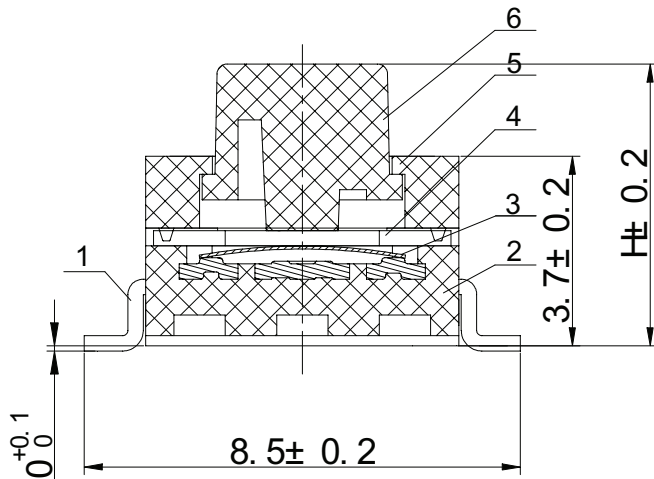

SERIES: TS05 | **DESCRIPTION:** TACTILE SWITCH**FEATURES**

- IP67
- surface mount
- 260 gf

**SPECIFICATIONS**

parameter	conditions/description	min	typ	max	units
rated voltage		1		12	Vdc
rated current		0.01		50	mA
withstanding voltage	for 1 minute		250		Vac
contact resistance	applying load of 2 times operating force at 5 Vdc, 10 mA			100	mΩ
insulation resistance	at 100 Vdc for 1 minute	100			MΩ
operating force	see force table				
actuator travel		0.15	0.25	0.35	mm
operating temperature		-30		80	°C
storage temperature		-40		90	°C
life	rated load, 2 cycles/second, 1.5 times operating force		60,000		cycles
vibration	10-55-10 Hz, 1.5 mm amplitude, 2 hours on each XYZ				
flammability rating	see material table				
RoHS	yes				
IP level	IP67				

PART NUMBER KEY

TS05 - 66 - XX - BK - 260 -SMT - 67

Base Number

Actuator Height:

43 = 4.3 mm

50 = 5.0 mm

80 = 8.0 mm

MECHANICAL DRAWING

units: mm
tolerance: ± 0.2 mm
unless otherwise noted

ITEM	DESCRIPTION	MATERIAL	PLATING/COLOR
1	terminals	brass	silver
2	housing	PA10T [UL94V-0]	black
3	contacts	SUS	silver
4	waterproof silicone	silica gel	black
5	cover	PA10T [UL94V-0]	black
6	stem	PA6T [UL94V-0]	black