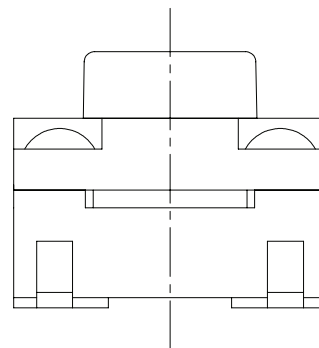

MECHANICAL DRAWING

units: mm
tolerance: ± 0.2 mm
unless otherwise noted

ITEM	DESCRIPTION	MATERIAL	PLATING/COLOR
1	terminals	brass	silver
2	housing	PA10T [UL94V-0]	black
3	contacts	SUS	silver
4	waterproof silicone	silica gel	black
5	cover	PA10T [UL94V-0]	black
6	stem	PA6T [UL94V-0]	black

Operating Force Table		
Model	Press Force [N]	Return Force [N]
260	2.6 ± 0.5	> 0.2