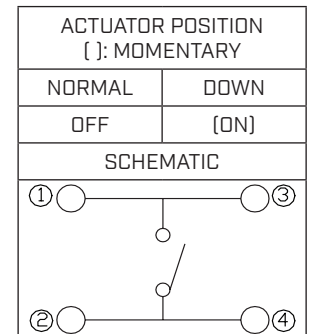

SERIES: TS05 | **DESCRIPTION:** TACTILE SWITCH**FEATURES**

- IP67
- surface mount
- 260 gf

**SPECIFICATIONS**

parameter	conditions/description	min	typ	max	units
rated voltage		1		12	Vdc
rated current		0.01		50	mA
withstanding voltage	for 1 minute		250		Vac
contact resistance	applying load of 2 times operating force at 5 Vdc, 10 mA			100	mΩ
insulation resistance	at 100 Vdc for 1 minute	100			MΩ
operating force	see force table				
actuator travel		0.15	0.25	0.35	mm
operating temperature		-30		80	°C
storage temperature		-40		90	°C
life	rated load, 2 cycles/second, 1.5 times operating force		60,000		cycles
vibration	10-55-10 Hz, 1.5 mm amplitude, 2 hours on each XYZ				
flammability rating	see material table				
RoHS	yes				
IP level	IP67				

PART NUMBER KEY

TS05 - 66 - XX - BK - 260 -SMT - 67

Base Number

Actuator Height:

43 = 4.3 mm

50 = 5.0 mm

80 = 8.0 mm

MECHANICAL DRAWING

units: mm
tolerance: ± 0.2 mm
unless otherwise noted

ITEM	DESCRIPTION	MATERIAL	PLATING/COLOR
1	terminals	brass	silver
2	housing	PA10T [UL94V-0]	black
3	contacts	SUS	silver
4	waterproof silicone	silica gel	black
5	cover	PA10T [UL94V-0]	black
6	stem	PA6T [UL94V-0]	black