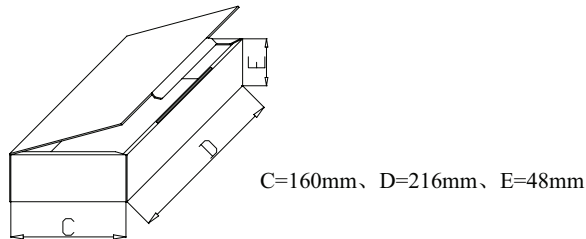

SOLDERABILITY

parameter	conditions/description	min	typ	max	units
hand soldering	for maximum 3 seconds			350	°C
reflow soldering¹	see reflow profile			260	°C

Notes: 1. Do not exceed 2 reflow cycles.

PACKAGING

units: mm

Bag Size: 190 x 160 mm
Carton Box Size: 445 x 350 x 280 mm
Bag QTY: 1,000 pcs per bag
Carton Box QTY: 60,000 pcs per carton