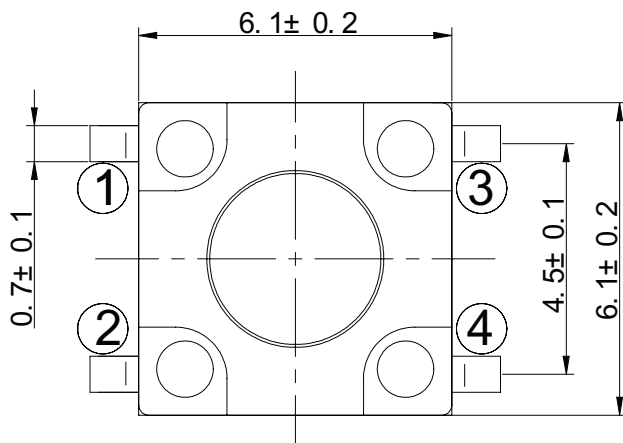

SERIES: TS05 | **DESCRIPTION:** TACTILE SWITCH**FEATURES**

- IP67
- surface mount
- 260 gf

**SPECIFICATIONS**

parameter	conditions/description	min	typ	max	units
rated voltage		1		12	Vdc
rated current		0.01		50	mA
withstanding voltage	for 1 minute		250		Vac
contact resistance	applying load of 2 times operating force at 5 Vdc, 10 mA			100	mΩ
insulation resistance	at 100 Vdc for 1 minute	100			MΩ
operating force	see force table				
actuator travel		0.15	0.25	0.35	mm
operating temperature		-30		80	°C
storage temperature		-40		90	°C
life	rated load, 2 cycles/second, 1.5 times operating force		60,000		cycles
vibration	10-55-10 Hz, 1.5 mm amplitude, 2 hours on each XYZ				
flammability rating	see material table				
RoHS	yes				
IP level	IP67				

PART NUMBER KEY

TS05 - 66 - XX - BK - 260 -SMT - 67

Base Number

Actuator Height:

43 = 4.3 mm

50 = 5.0 mm

80 = 8.0 mm

MECHANICAL DRAWING

units: mm
tolerance: ± 0.2 mm
unless otherwise noted

ITEM	DESCRIPTION	MATERIAL	PLATING/COLOR
1	terminals	brass	silver
2	housing	PA10T [UL94V-0]	black
3	contacts	SUS	silver
4	waterproof silicone	silica gel	black
5	cover	PA10T [UL94V-0]	black
6	stem	PA6T [UL94V-0]	black