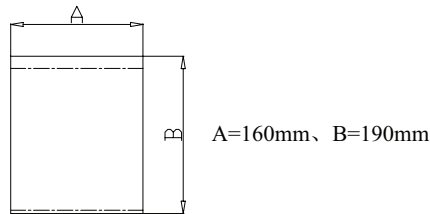

Notes: 1. Do not exceed 2 reflow cycles.

PACKAGING

units: mm

Bag Size: 190 x 160 mm
 Carton Box Size: 445 x 350 x 280 mm
 Bag QTY: 1,000 pcs per bag
 Carton Box QTY: 60,000 pcs per carton

REVISION HISTORY