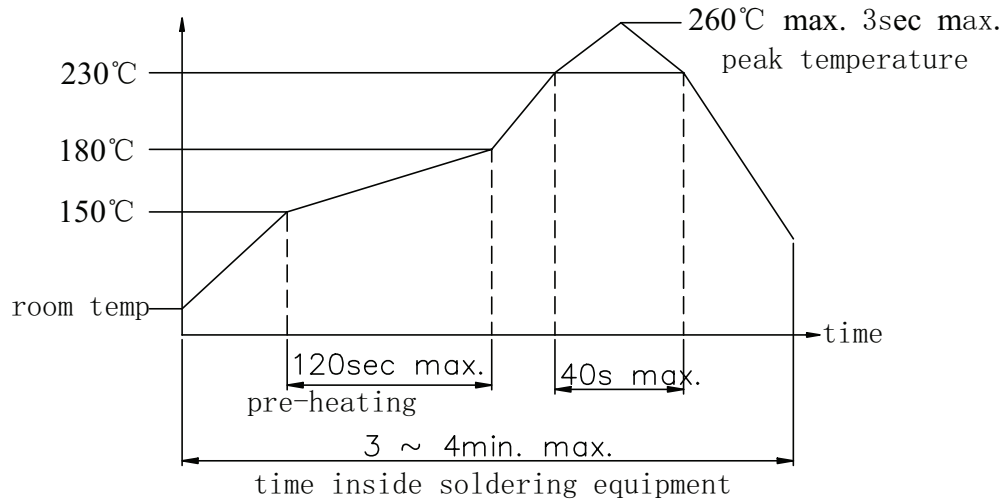

SOLDERABILITY

parameter	conditions/description	min	typ	max	units
hand soldering	for maximum 3 seconds			350	°C
reflow soldering¹	see reflow profile			260	°C

Notes: 1. Do not exceed 2 reflow cycles.

PACKAGING

units: mm

Bag Size: 190 x 160 mm
Carton Box Size: 445 x 350 x 280 mm
Bag QTY: 1,000 pcs per bag
Carton Box QTY: 60,000 pcs per carton