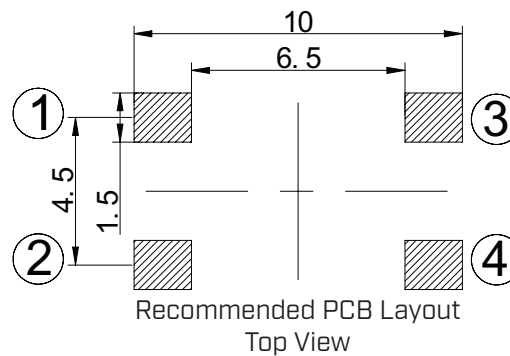

SERIES: TS05 | **DESCRIPTION:** TACTILE SWITCH**FEATURES**

- IP67
- surface mount
- 260 gf

**SPECIFICATIONS**

parameter	conditions/description	min	typ	max	units
rated voltage		1		12	Vdc
rated current		0.01		50	mA
withstanding voltage	for 1 minute		250		Vac
contact resistance	applying load of 2 times operating force at 5 Vdc, 10 mA			100	mΩ
insulation resistance	at 100 Vdc for 1 minute	100			MΩ
operating force	see force table				
actuator travel		0.15	0.25	0.35	mm
operating temperature		-30		80	°C
storage temperature		-40		90	°C
life	rated load, 2 cycles/second, 1.5 times operating force		60,000		cycles
vibration	10-55-10 Hz, 1.5 mm amplitude, 2 hours on each XYZ				
flammability rating	see material table				
RoHS	yes				
IP level	IP67				

PART NUMBER KEY

TS05 - 66 - XX - BK - 260 -SMT - 67

Base Number

Actuator Height:

43 = 4.3 mm

50 = 5.0 mm

80 = 8.0 mm

MECHANICAL DRAWING

units: mm
tolerance: ± 0.2 mm
unless otherwise noted

ITEM	DESCRIPTION	MATERIAL	PLATING/COLOR
1	terminals	brass	silver
2	housing	PA10T [UL94V-0]	black
3	contacts	SUS	silver
4	waterproof silicone	silica gel	black
5	cover	PA10T [UL94V-0]	black
6	stem	PA6T [UL94V-0]	black